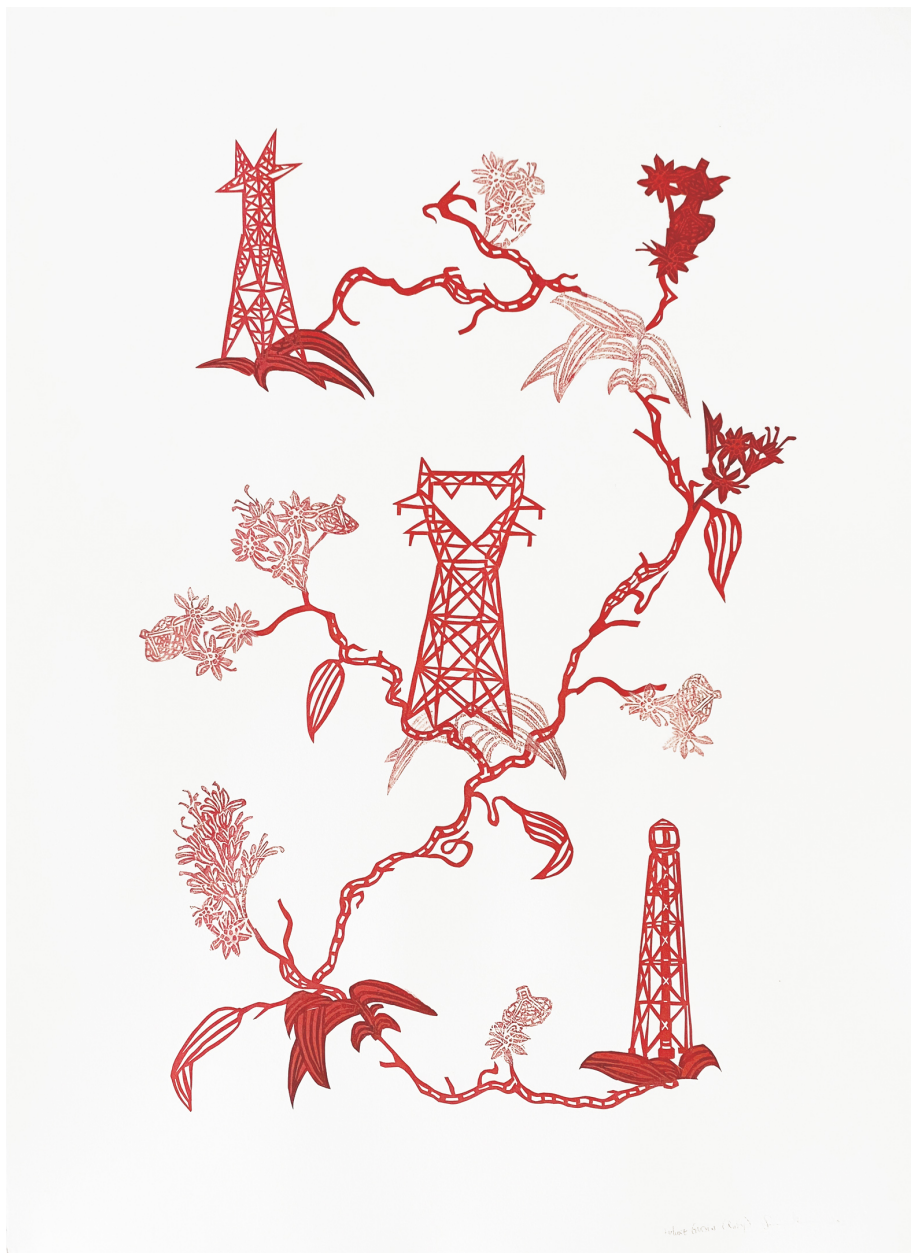

SEARS·PEYTON GALLERY
NEW YORK·LOS ANGELES

Susan Graham, *Future Garden (Ruby)*, 2021
chine colle paper cut out and ukiyo-e woodblock print on
cotton paper, 30 x 22 inches
GRA047