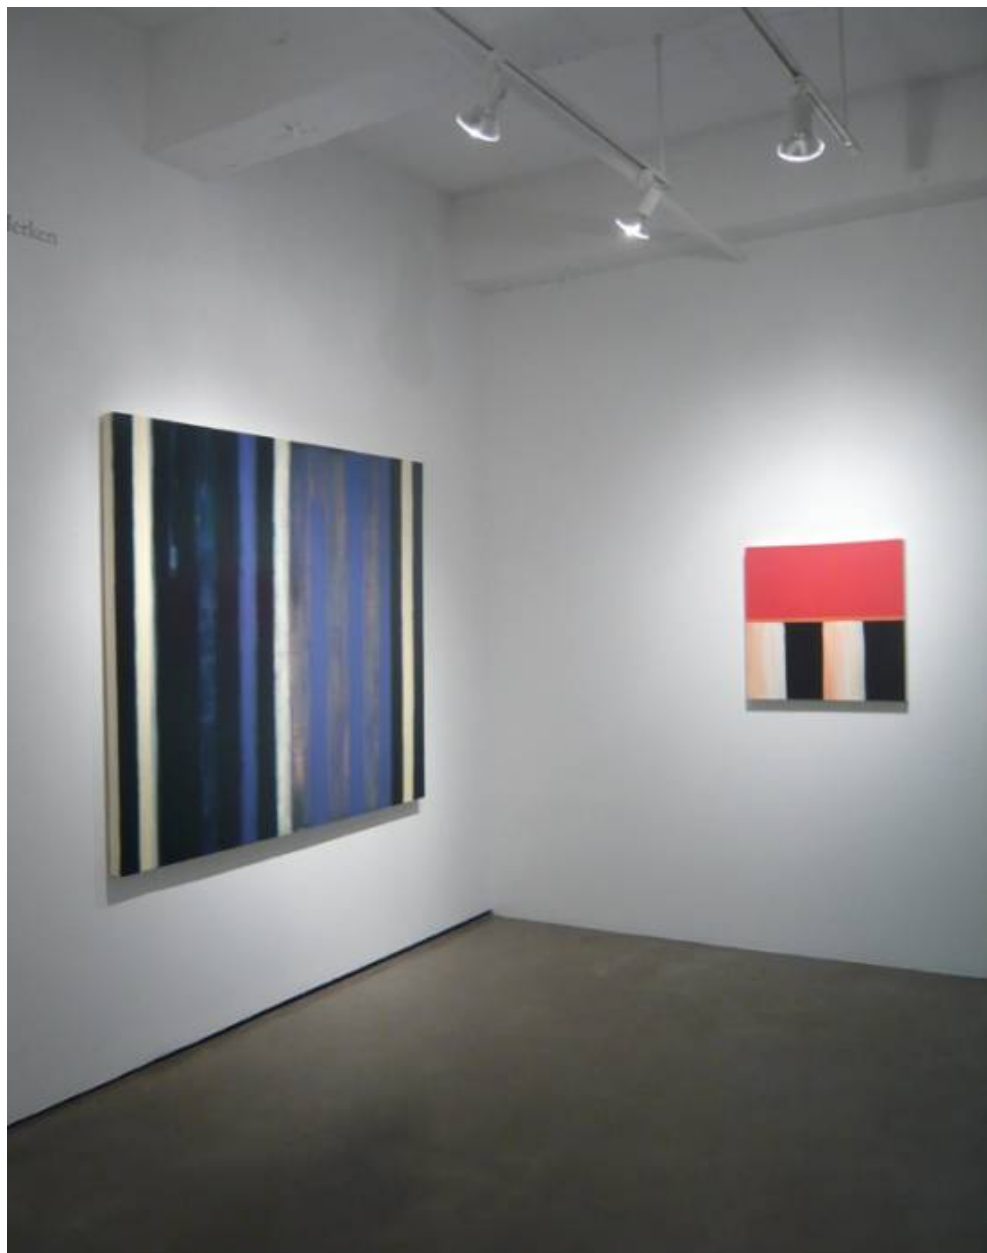

SEARS·PEYTON GALLERY  
NEW YORK·LOS ANGELES

Betty Merken, *Missing Link Installation*, 2010  
MER637