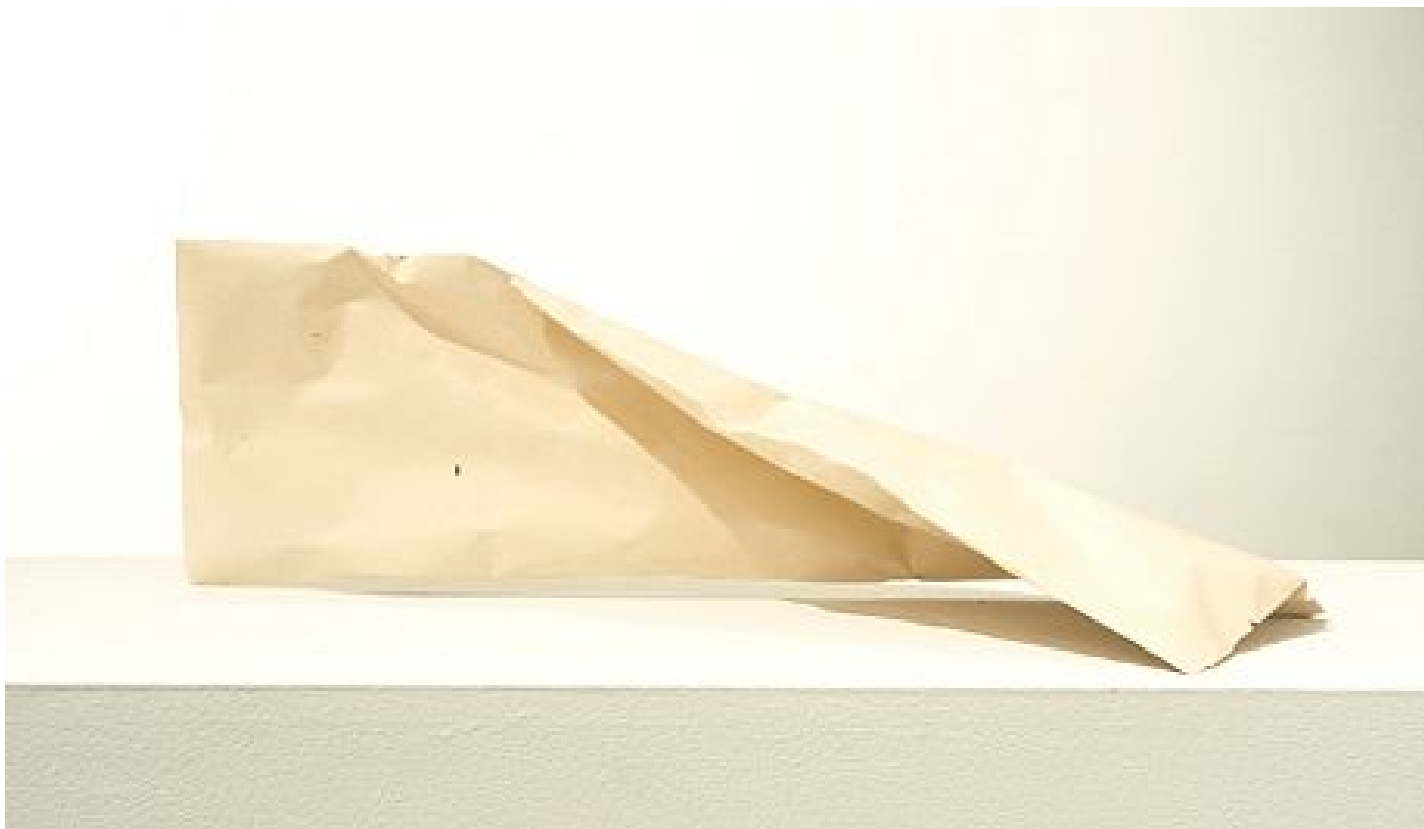

SEARS·PEYTON GALLERY
NEW YORK·LOS ANGELES

Molly Smith, *Noodle*, 2007
pigmented hydrocal, 5.5 x 18 x 5 inches
STH002