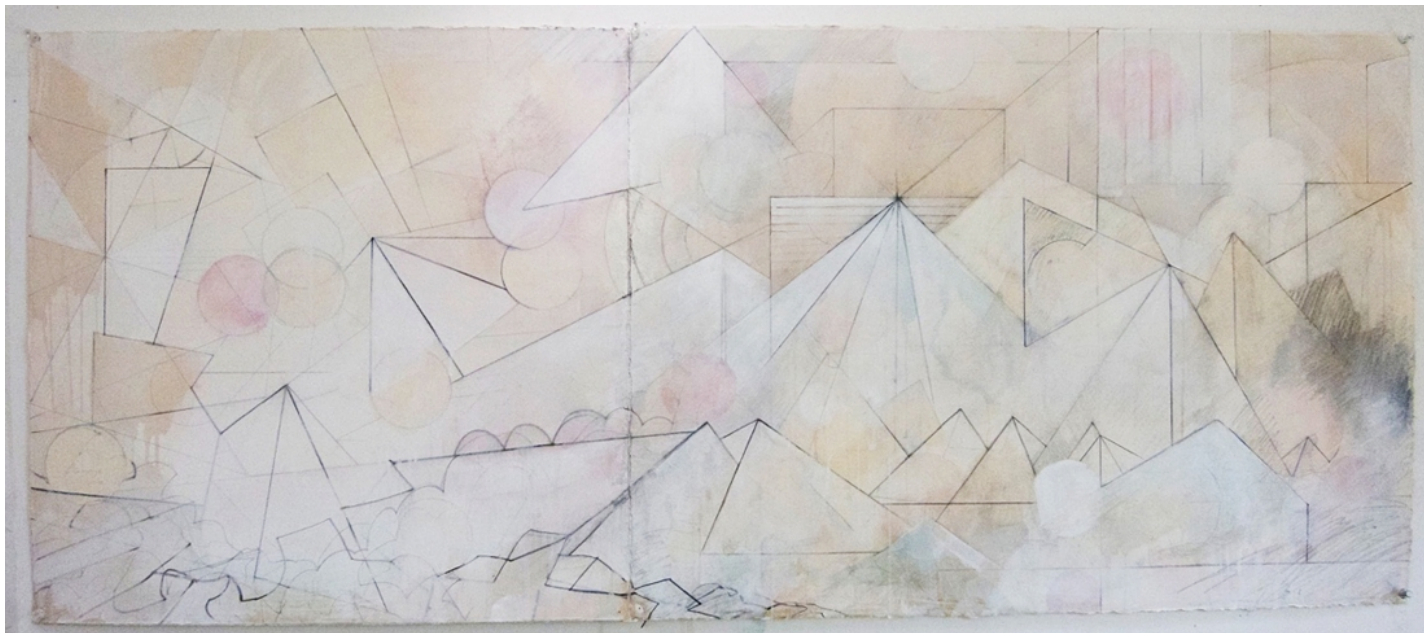

SEARS·PEYTON GALLERY
NEW YORK·LOS ANGELES

Celia Gerard, *Lost at Sea*, 2013
mixed media on paper, 27 x 57 inches framed
GER050