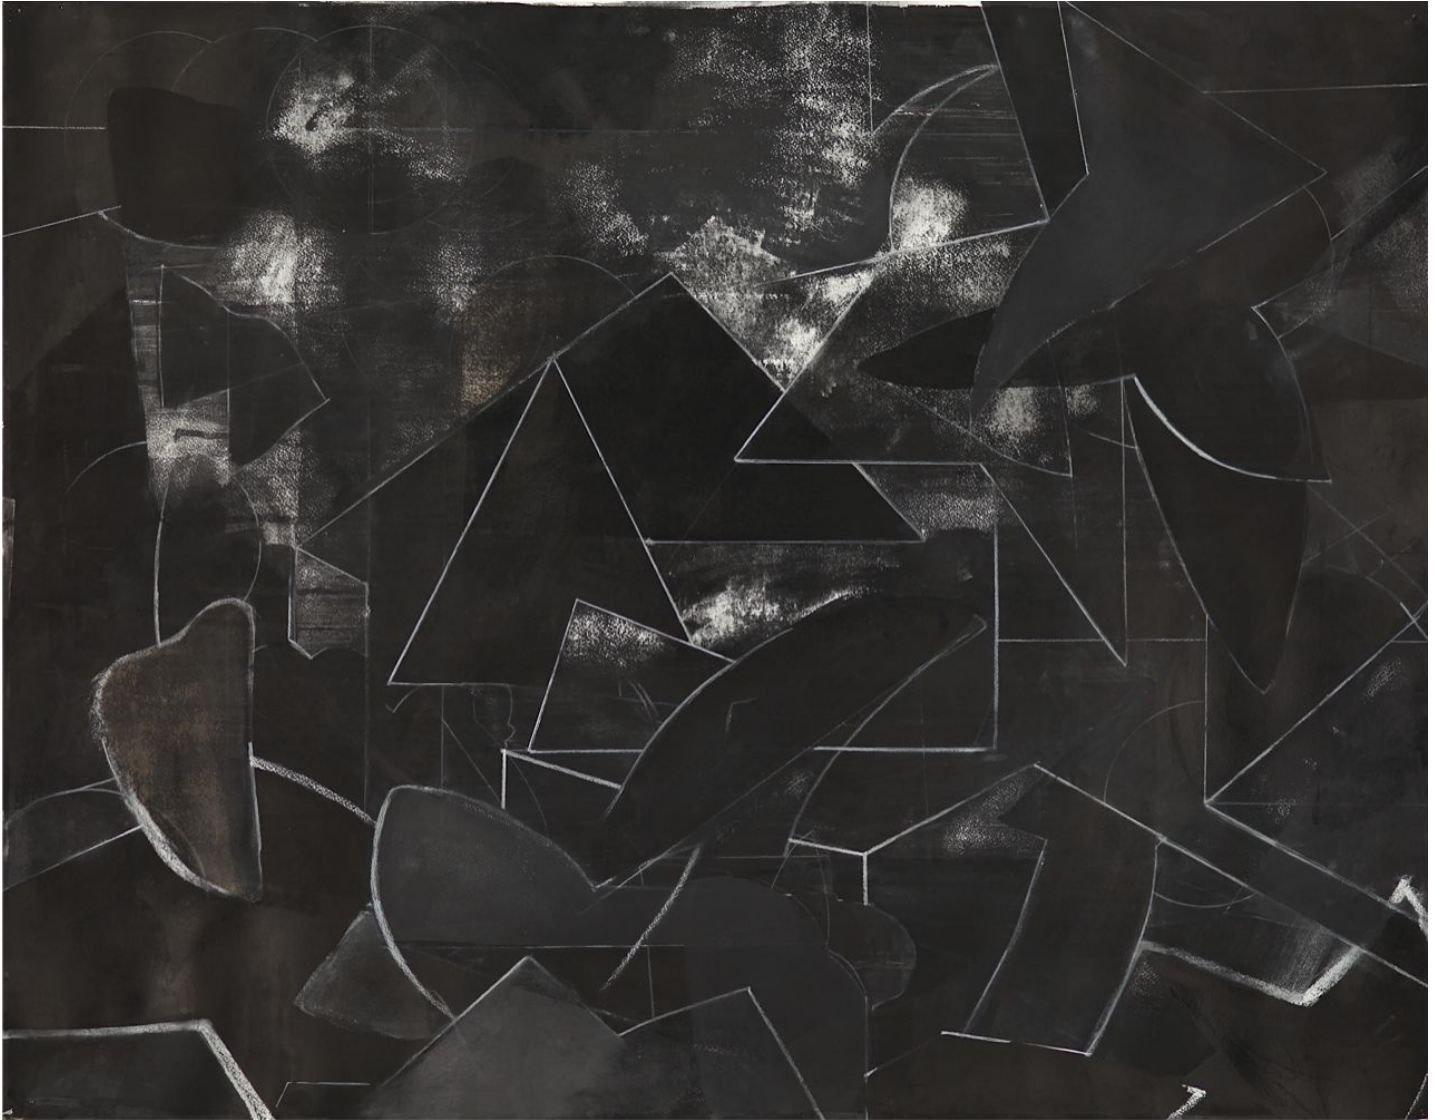

SEARS·PEYTON GALLERY
NEW YORK·LOS ANGELES

Celia Gerard, *Madrid I (Subterranean)*, 2011-2013
mixed media on paper, 35 x 45 inches/ 40 x 50 inches framed
GER057