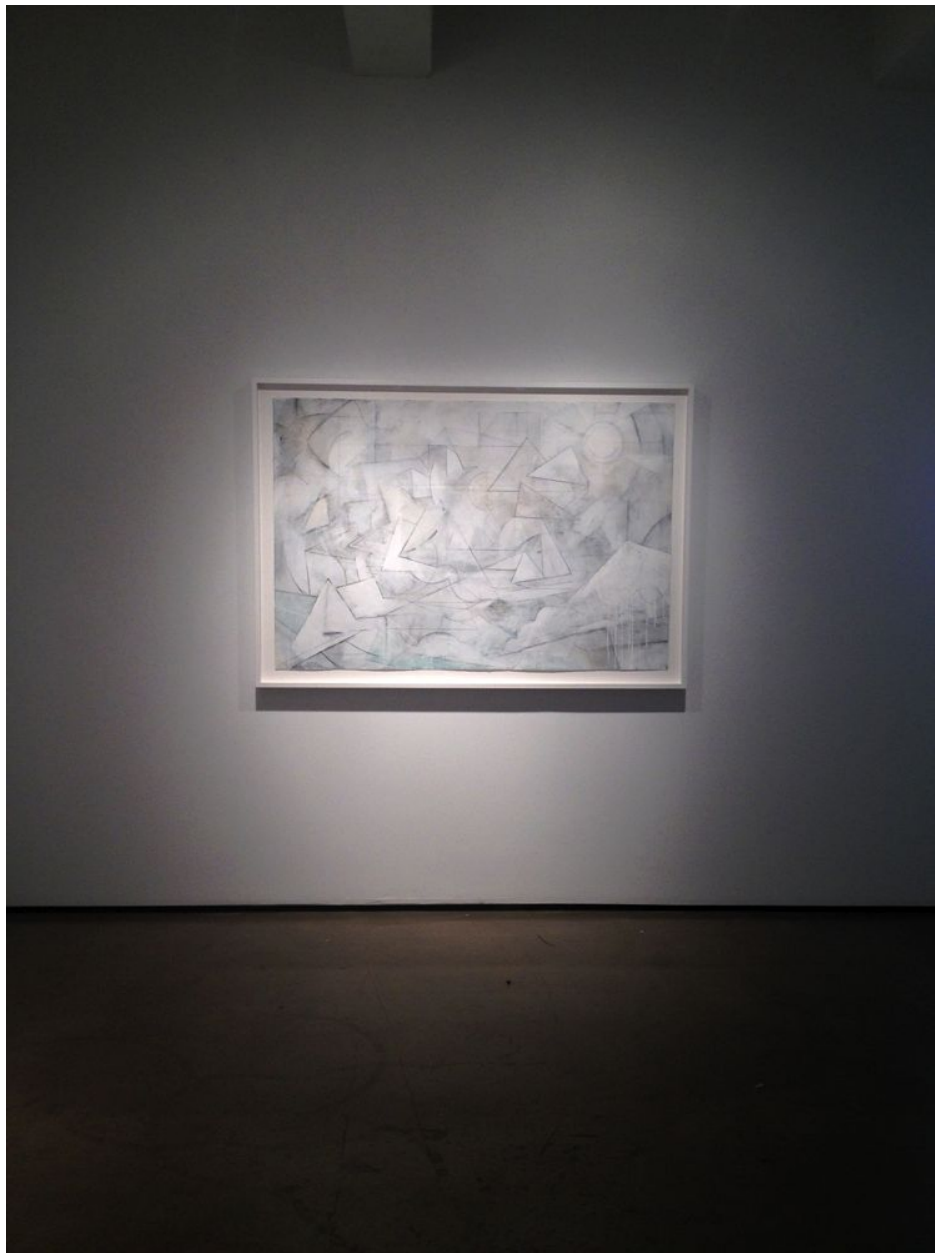

SEARS·PEYTON GALLERY
NEW YORK·LOS ANGELES

Celia Gerard, *Lost at Sea Installation*, 2014
GER059