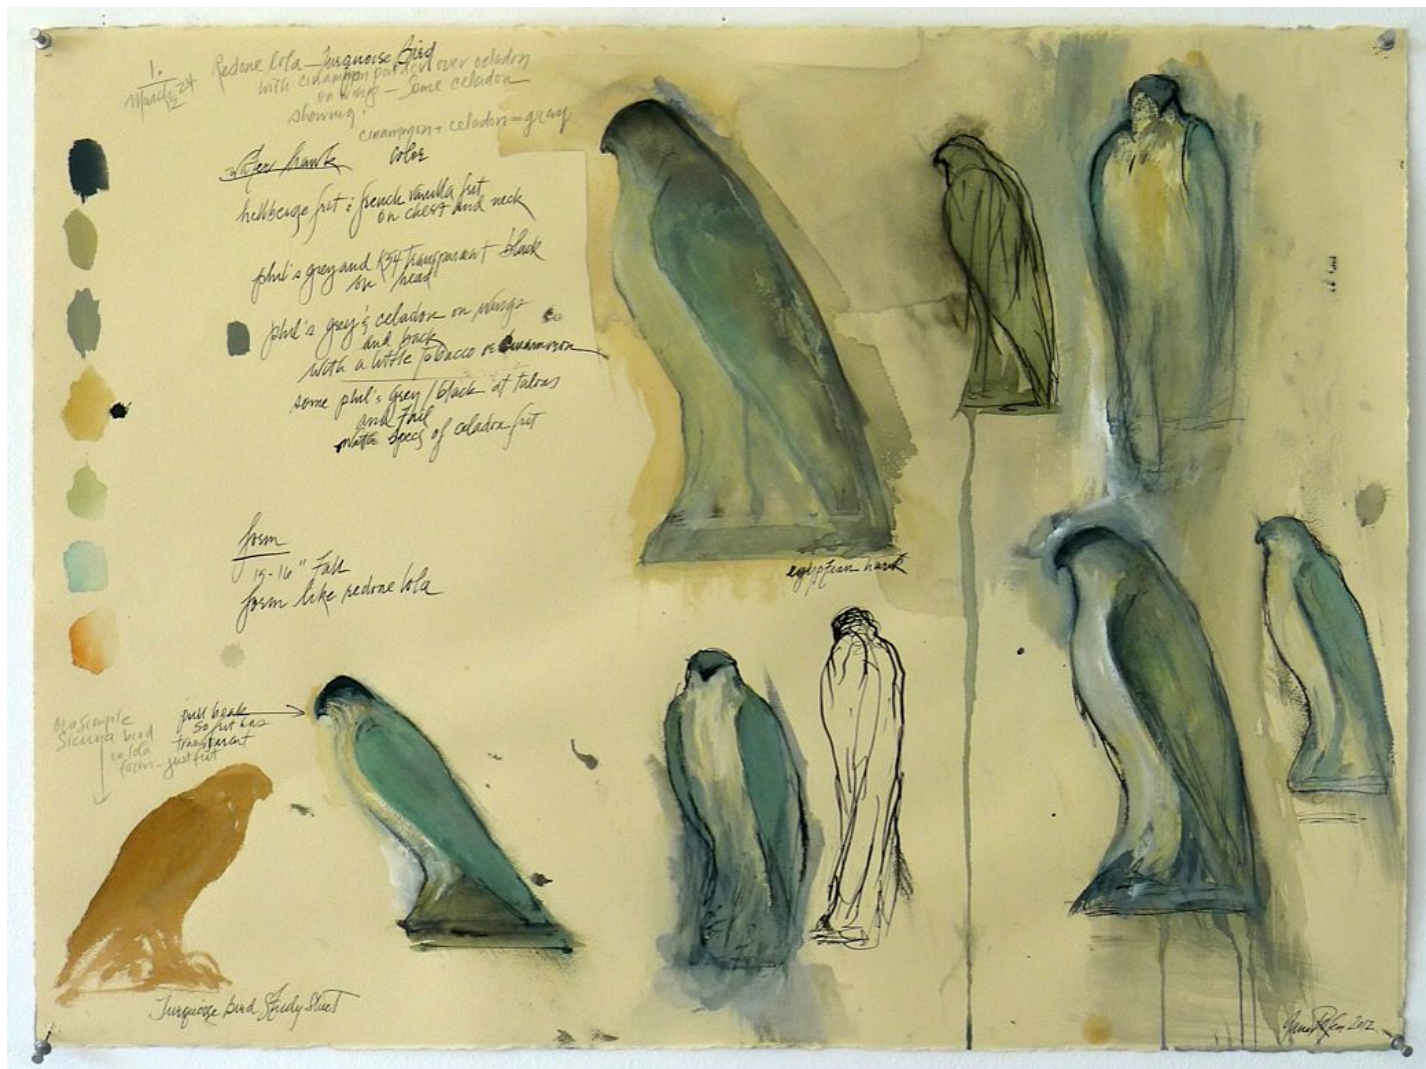

SEARS·PEYTON GALLERY
 NEW YORK·LOS ANGELES

Jane Rosen, *Turquoise Bird Study*, 2012
 Korean watercolor, ink, and gouache, 22 x 30 inches
 ROSEN243