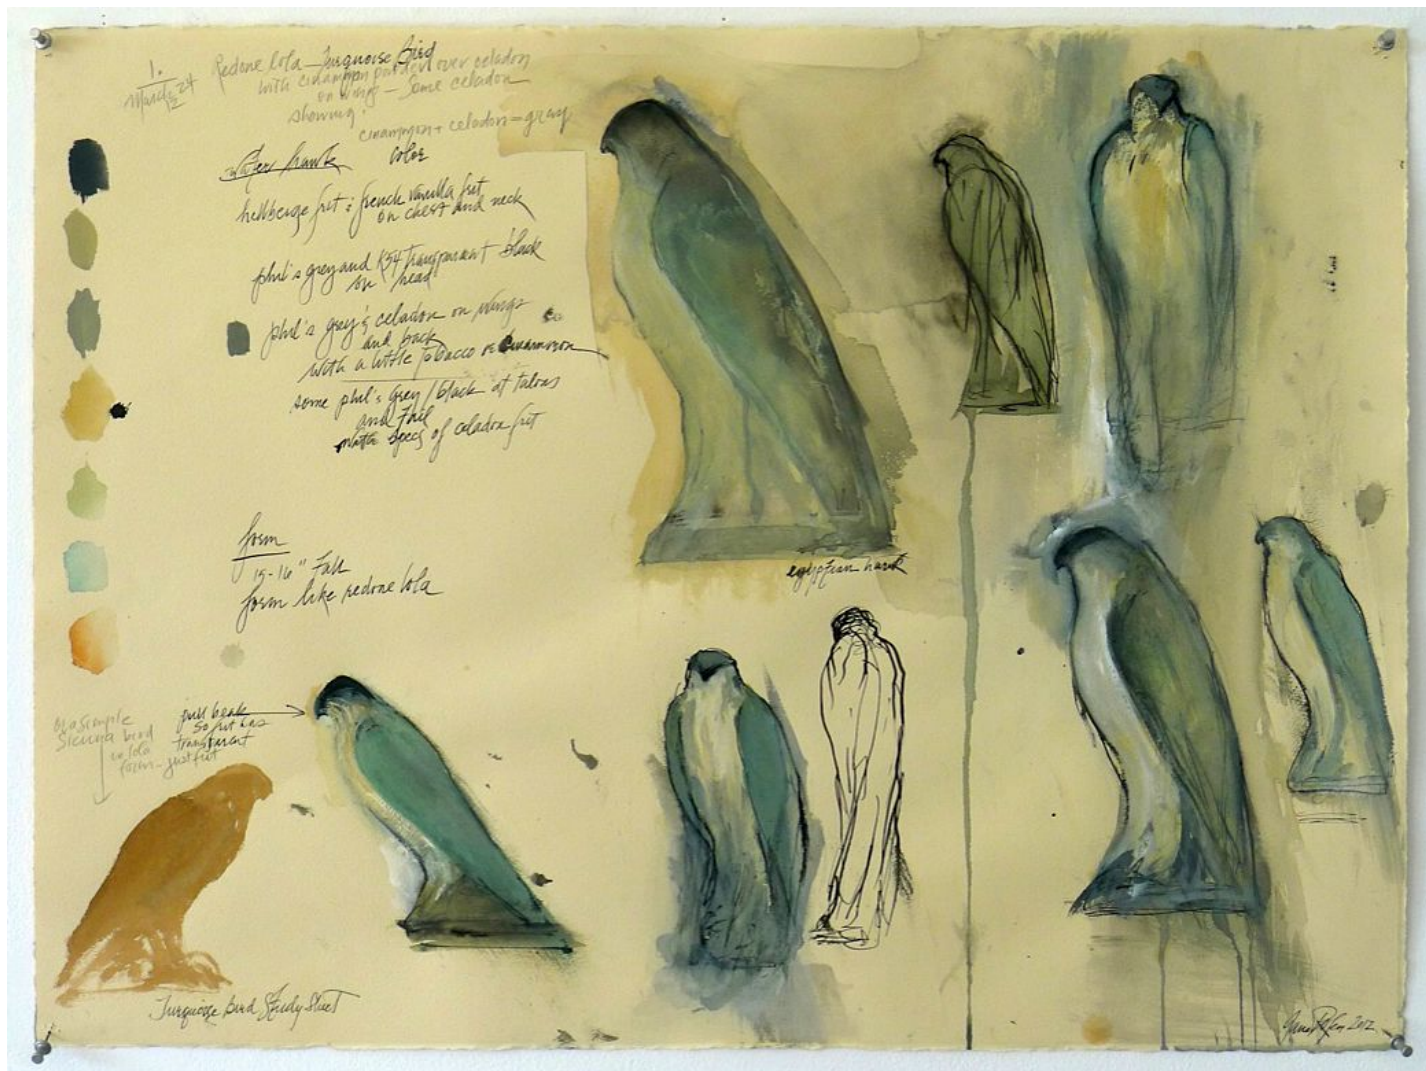

SEARS·PEYTON GALLERY
 NEW YORK·LOS ANGELES

Jane Rosen, *Turquoise Bird Study*, 2012
 Korean watercolor, ink, and gouache, 22 x 30 inches
 ROSEN243