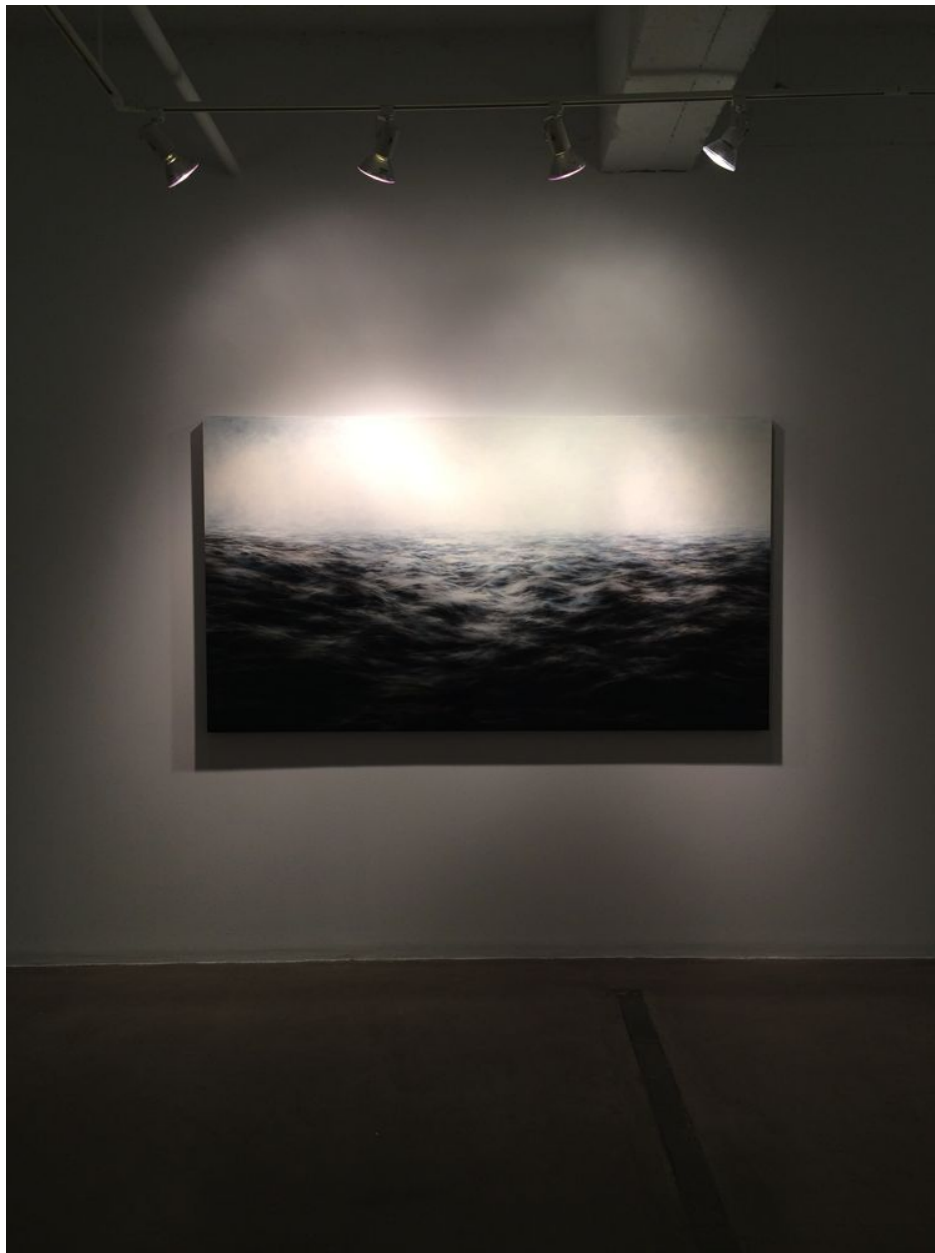

SEARS·PEYTON GALLERY
NEW YORK·LOS ANGELES

MaryBeth Thielhelm, *Primordial Waters Installation*, 2014
THIEL845