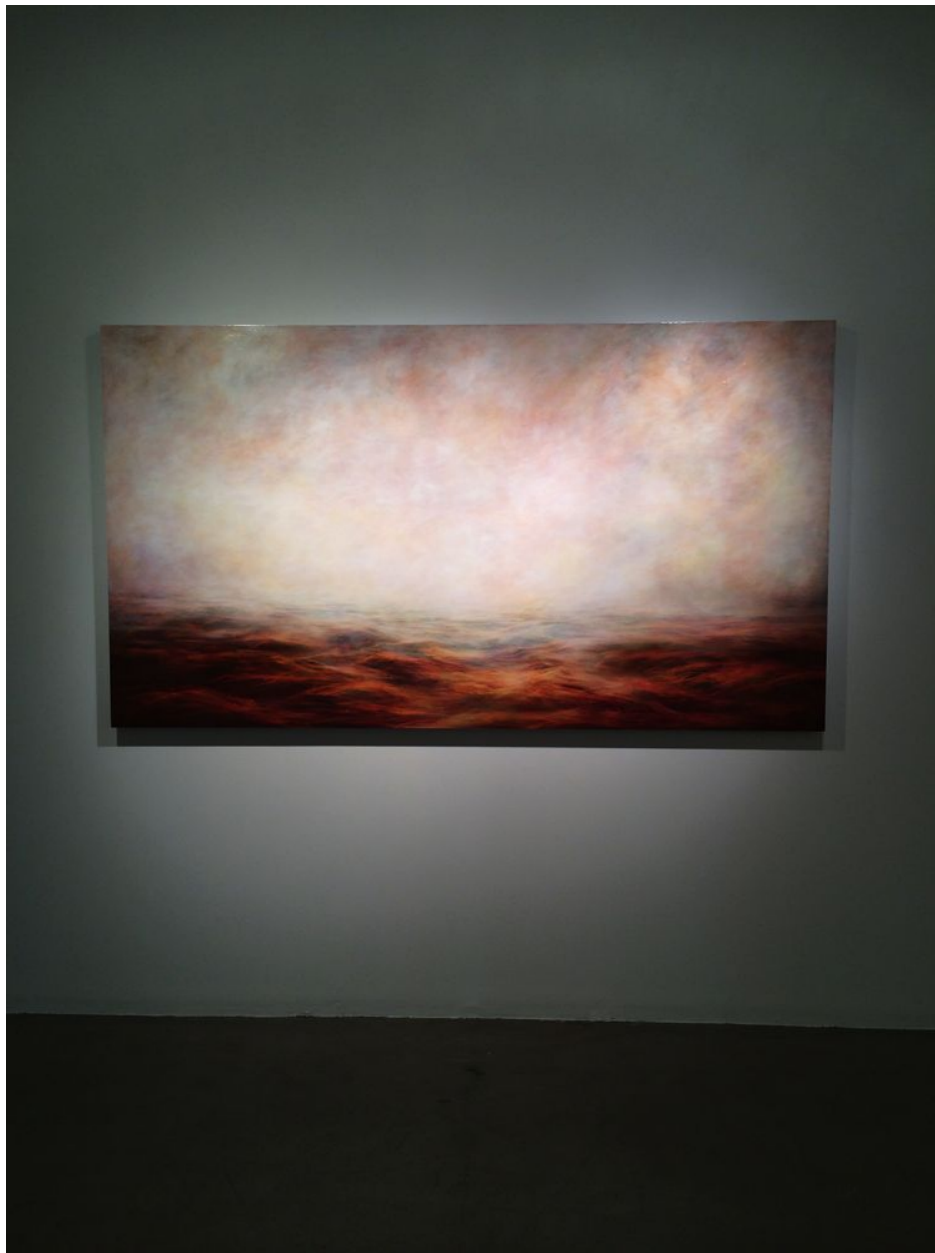

SEARS·PEYTON GALLERY
NEW YORK·LOS ANGELES

MaryBeth Thielhelm, *Primordial Waters Installation*, 2014
THIEL846