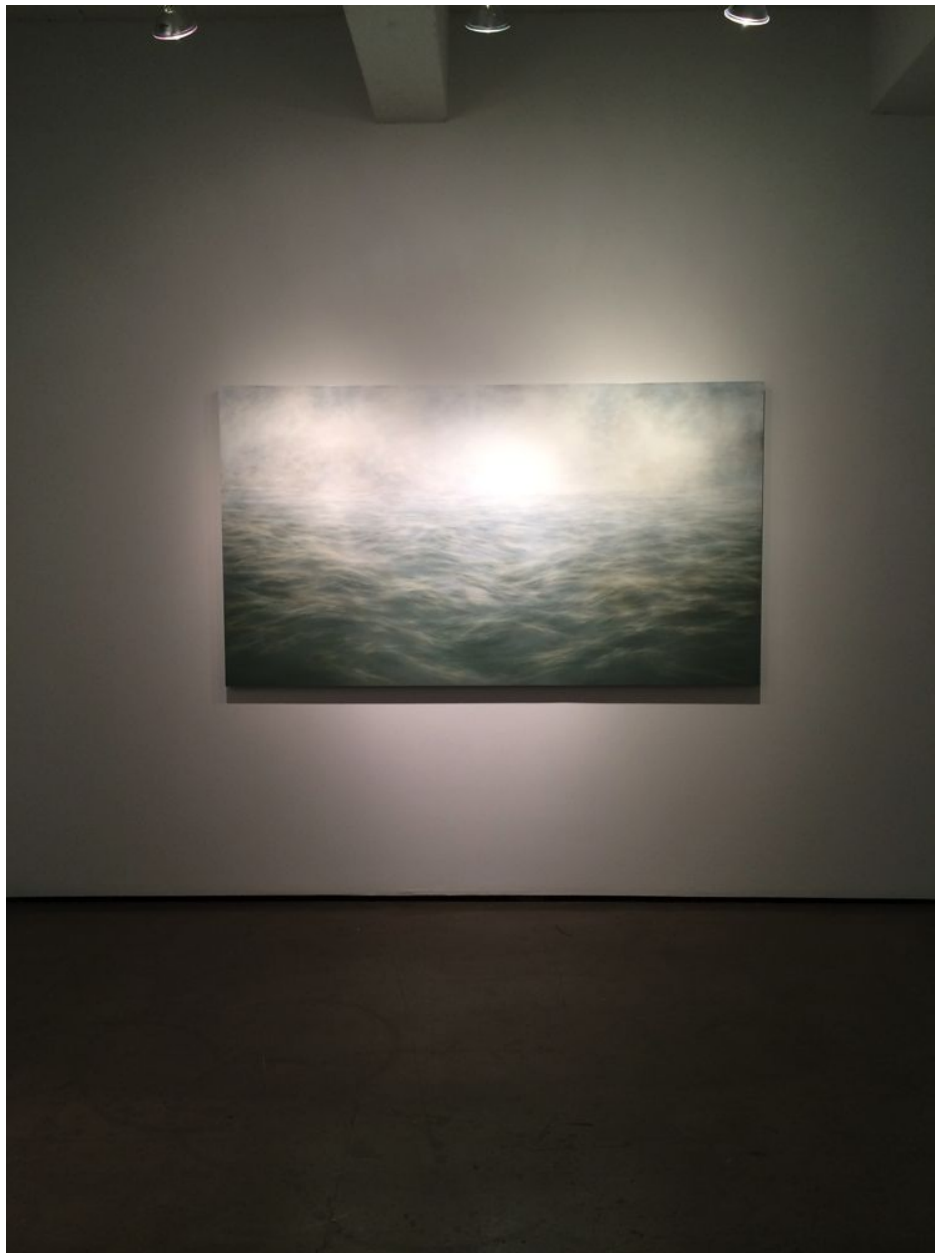

SEARS·PEYTON GALLERY  
NEW YORK·LOS ANGELES

MaryBeth Thielhelm, *Primordial Waters Installation*, 2014  
THIEL850