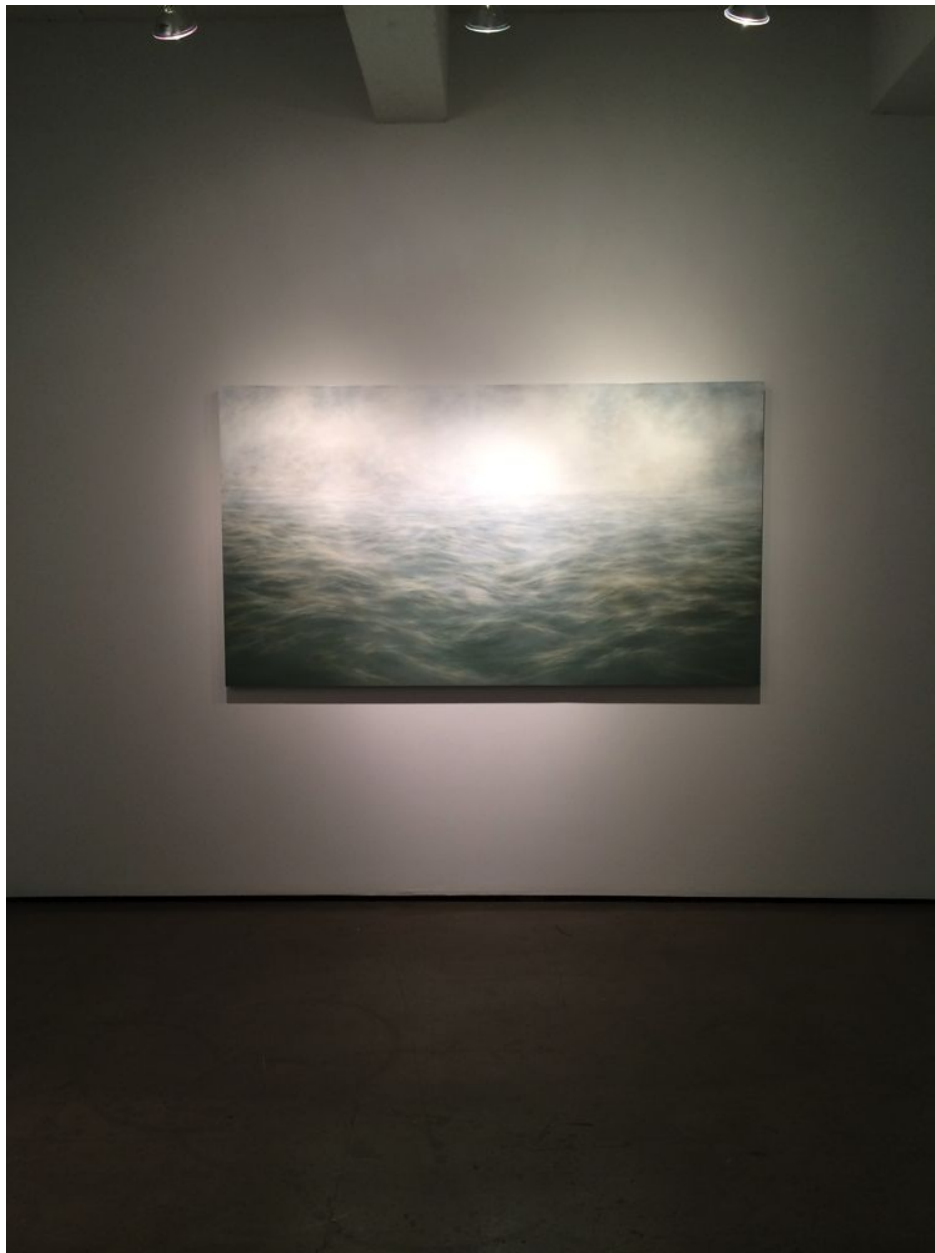

SEARS·PEYTON GALLERY
NEW YORK·LOS ANGELES

MaryBeth Thielhelm, *Primordial Waters Installation*, 2014
THIEL850