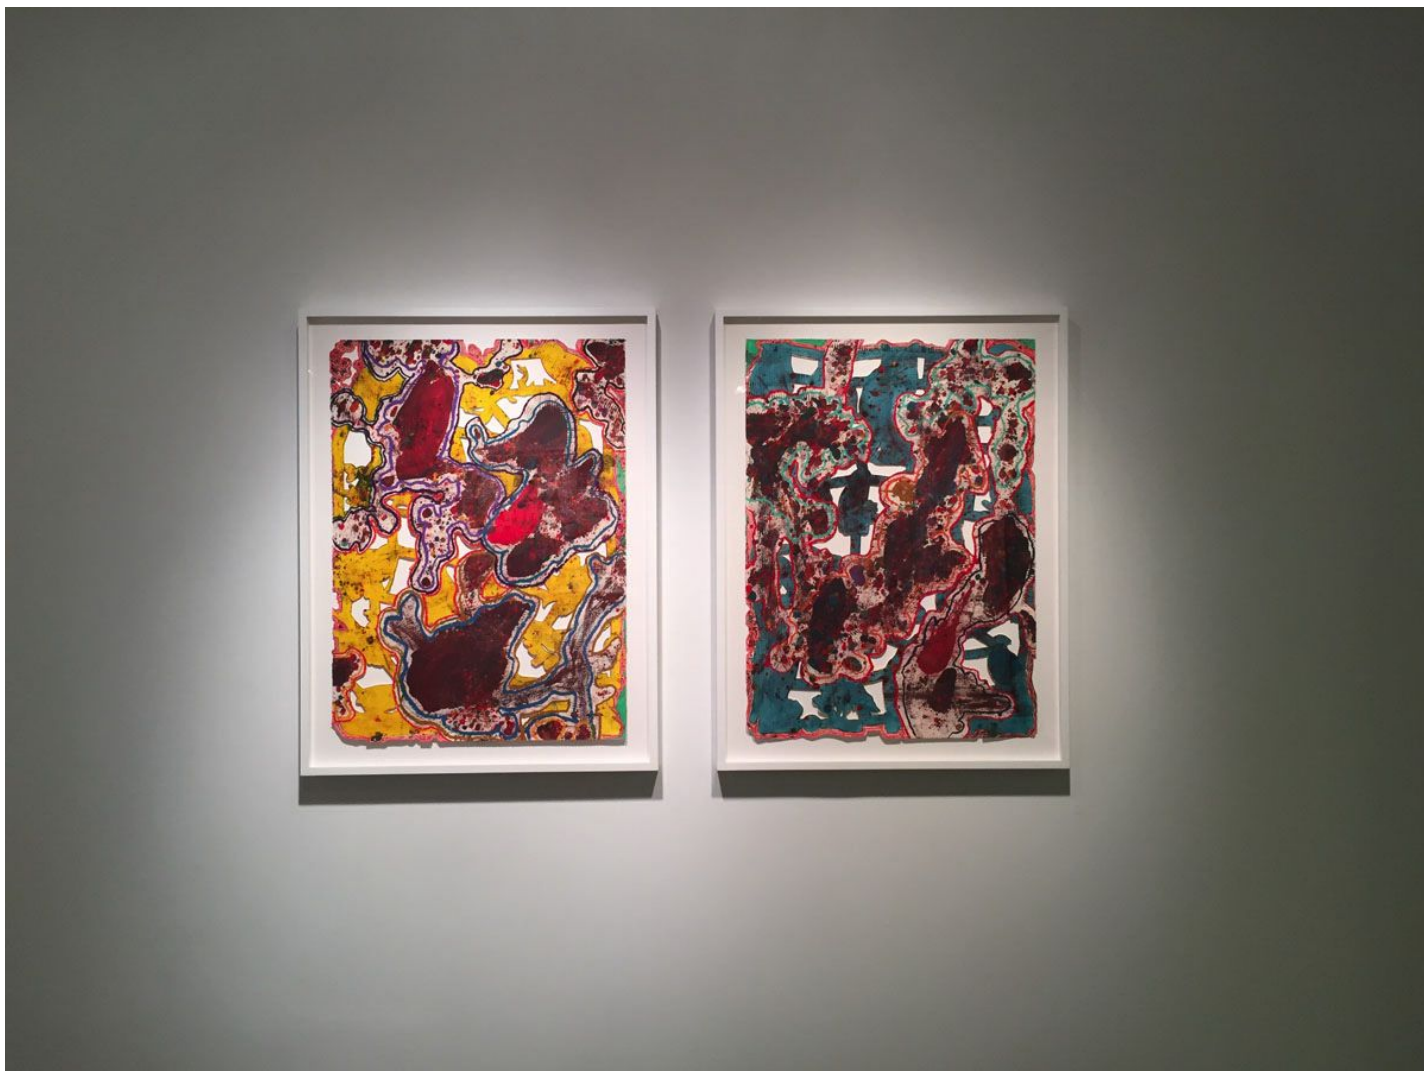

SEARS·PEYTON GALLERY  
NEW YORK·LOS ANGELES

Bo Joseph, *Installation View*, 2015  
JOS223