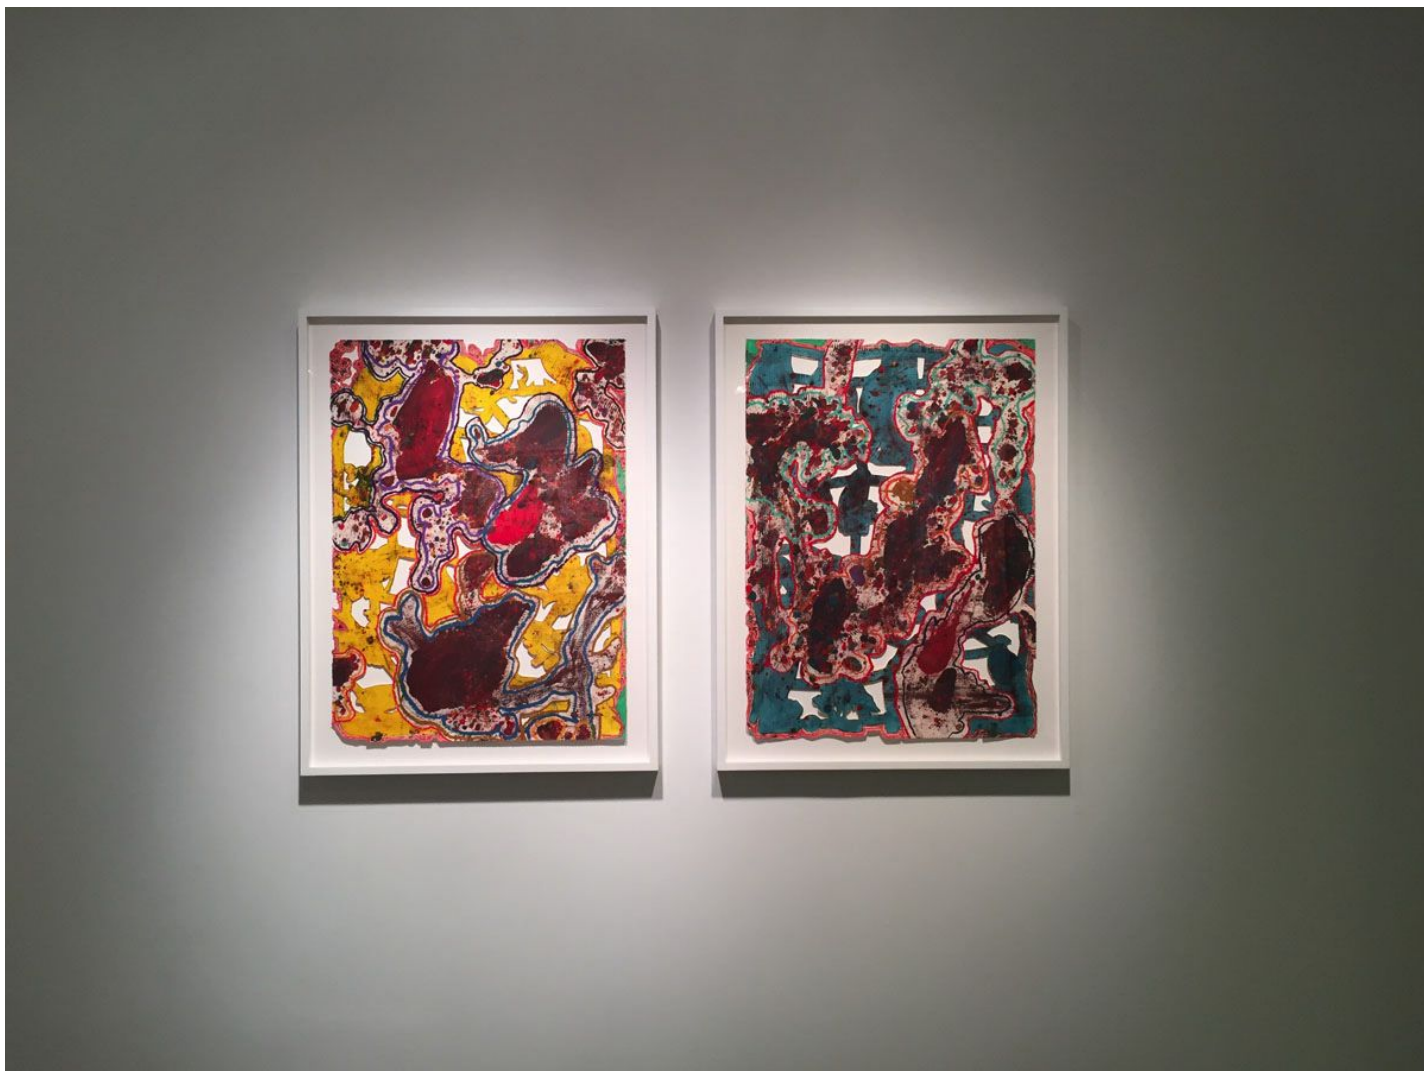

SEARS·PEYTON GALLERY
NEW YORK·LOS ANGELES

Bo Joseph, *Installation View*, 2015
JOS223