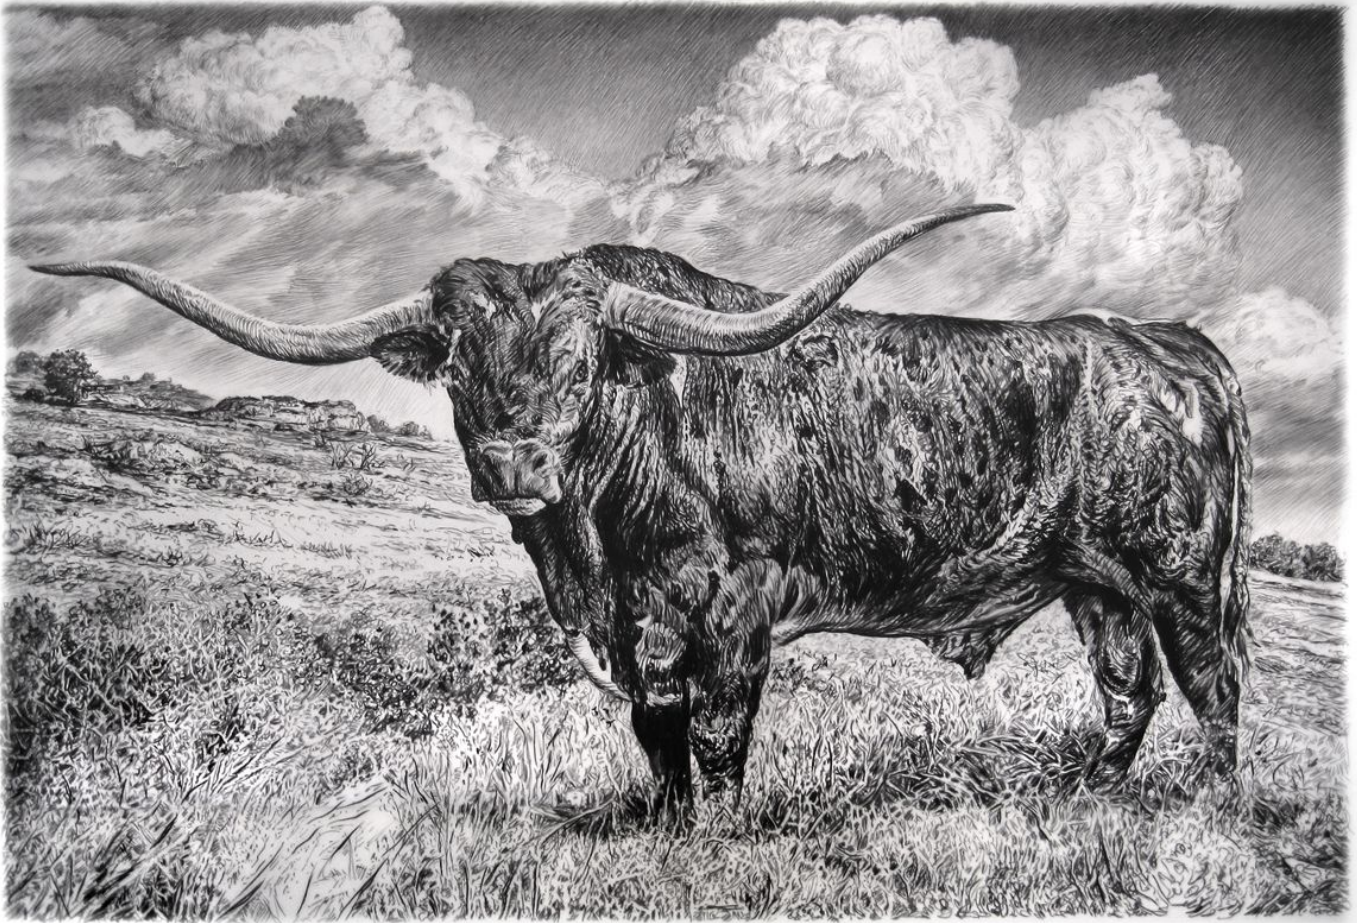

SEARS·PEYTON GALLERY  
NEW YORK·LOS ANGELES

Rick Shaefer, *Longhorn*, 2015  
charcoal on vellum, 42 x 61 inch image / 48.5 x 68 inches frame Frame +\$1000  
shaef034