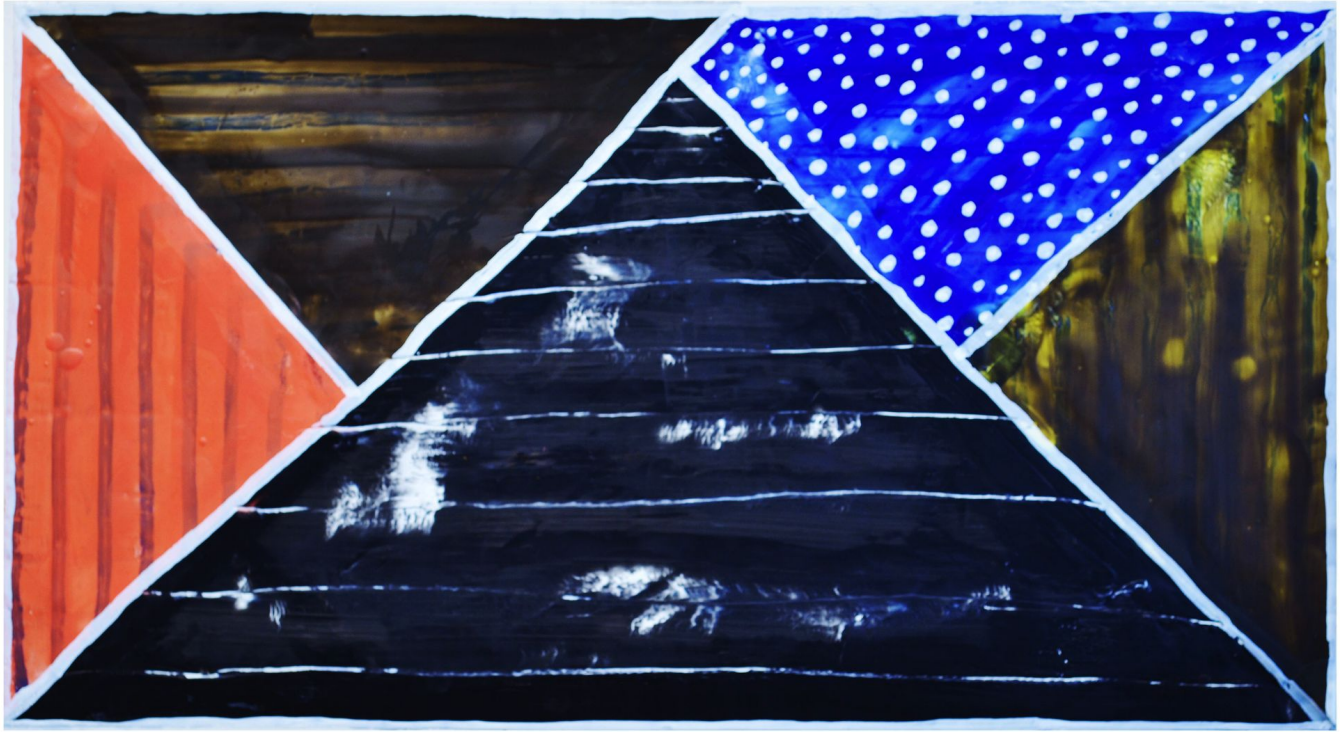

SEARS·PEYTON GALLERY  
NEW YORK·LOS ANGELES

Don Maynard, *Night Bus to Cairo*, 2016  
encaustic, 26 x 40 inch paper / 15 x 28 inch image  
MAY382