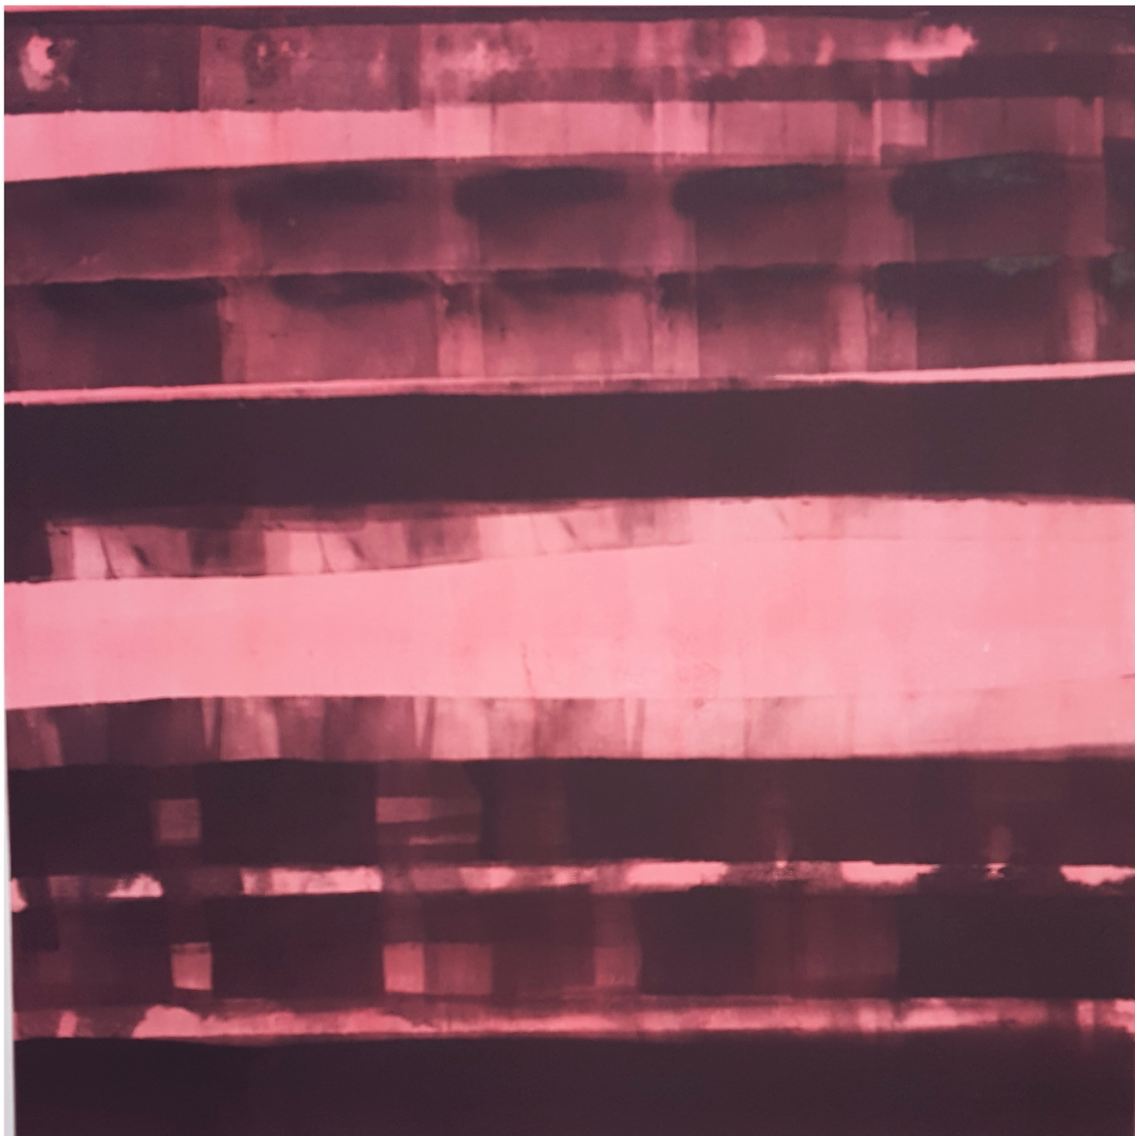

SEARS·PEYTON GALLERY
NEW YORK·LOS ANGELES

Karen J. Revis, *Scary Monsters*, 2016
monoprint, 20 x 20 inch image / 30 x 29.5 inch paper
REV348