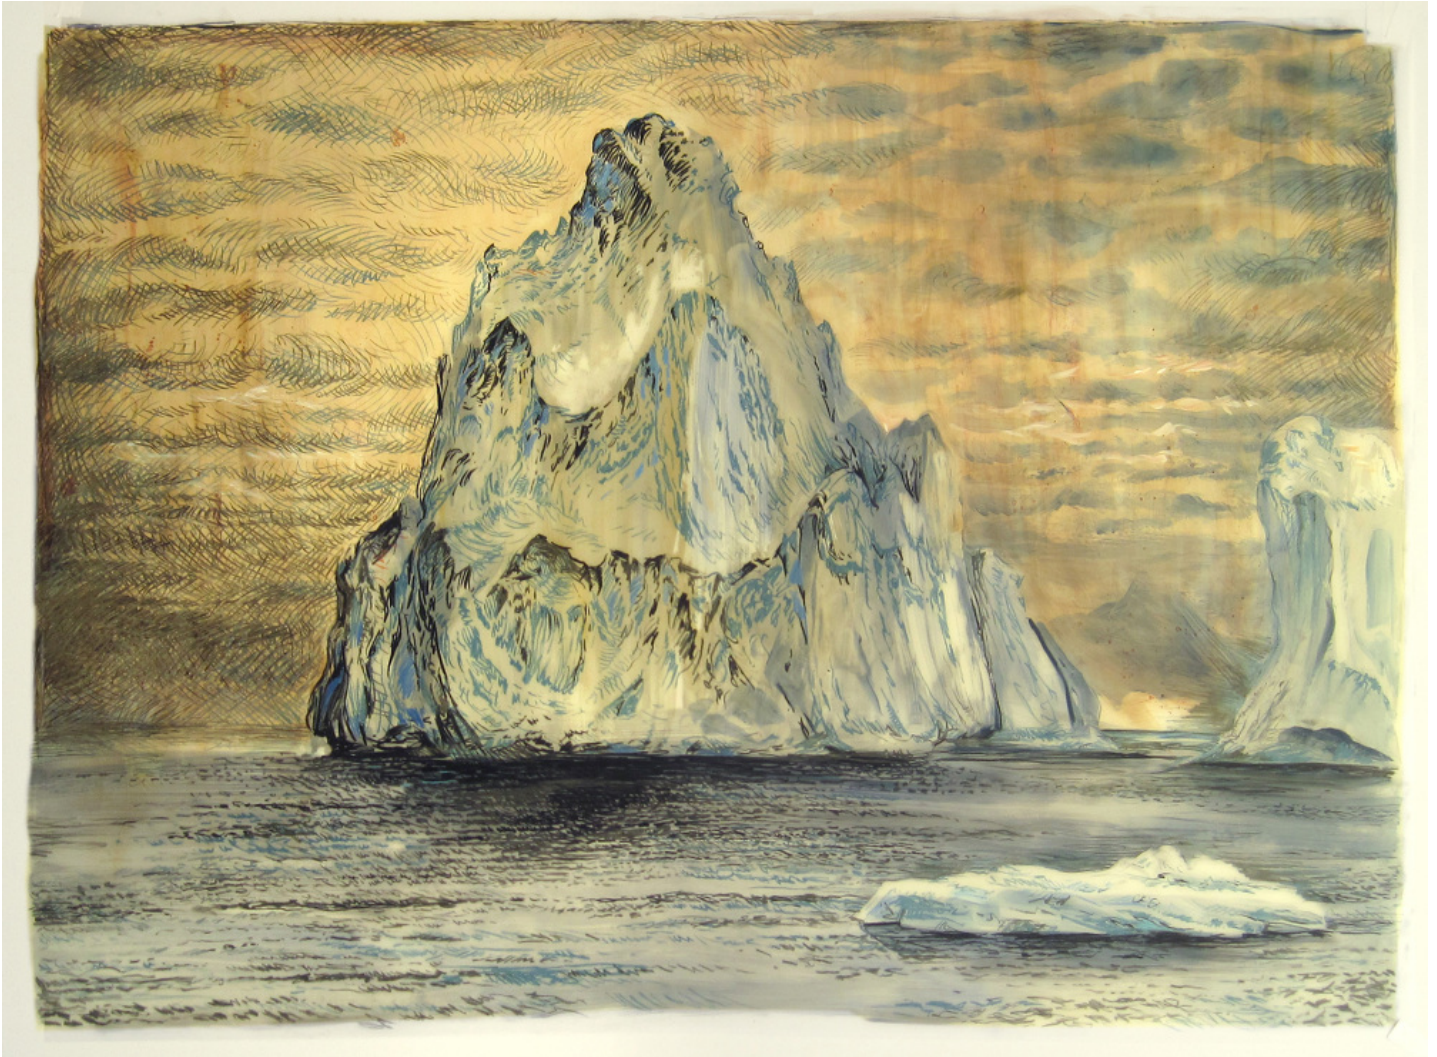

SEARS·PEYTON GALLERY
NEW YORK·LOS ANGELES

Rick Shaefer, *Iceberg II*, 2016
charcoal, pastel, and oil on vellum, 44 x 50 inches
shaef059