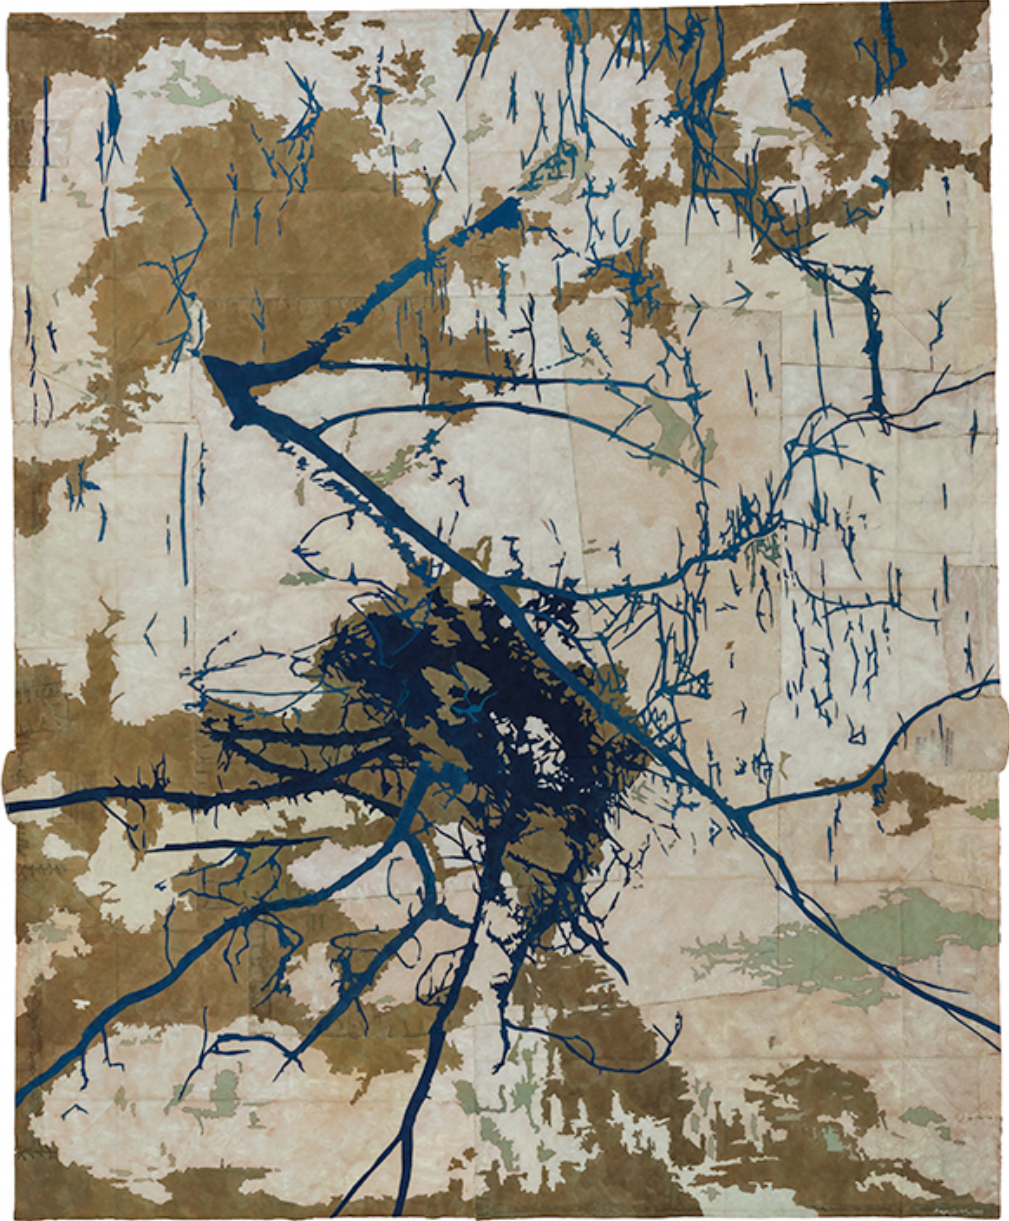

SEARS·PEYTON GALLERY  
NEW YORK·LOS ANGELES

Maysey Craddock, *Equipoise*, 2017  
gouache and thread on found paper, 54 x 45 inches framed  
CRADD049