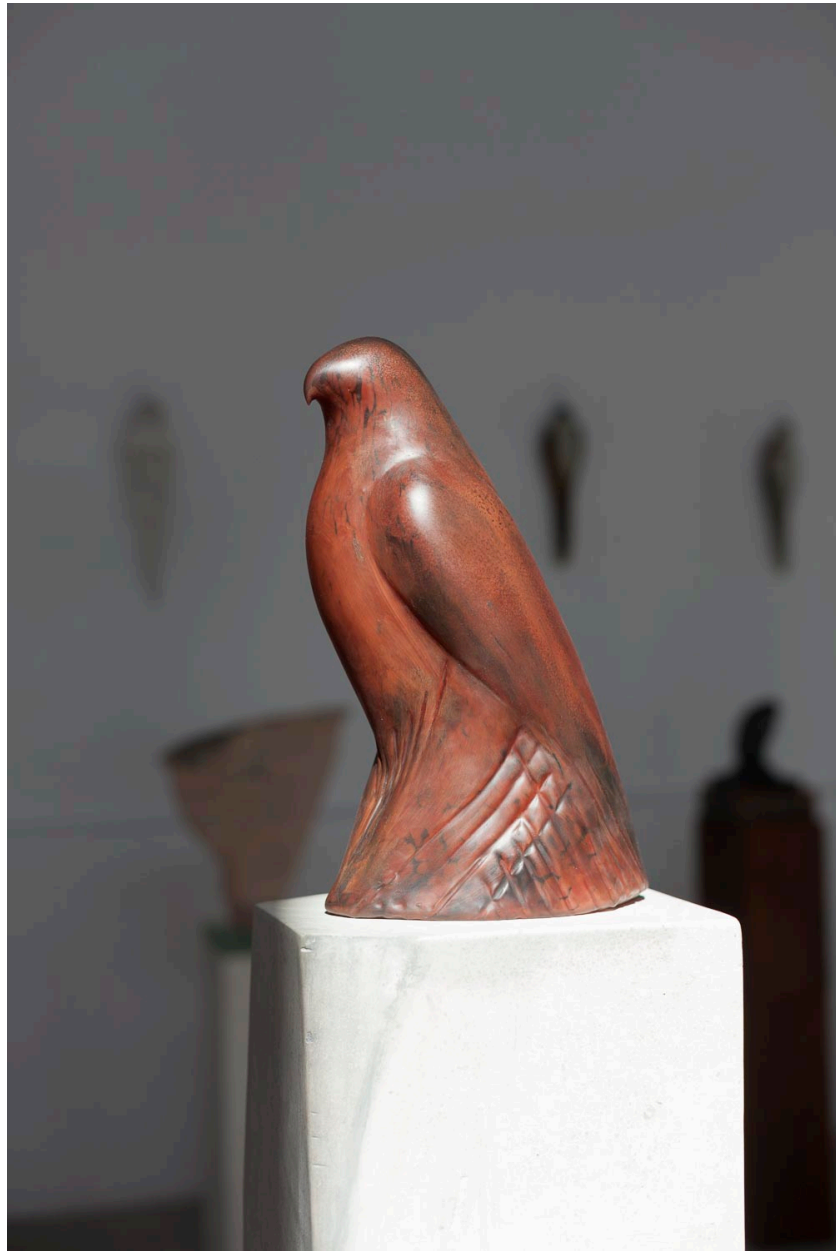

SEARS·PEYTON GALLERY
NEW YORK·LOS ANGELES

Jane Rosen, *Rufous II*, 2016
hand blown pigmented glass and limestone, 66 x 8 x 10
inches
figure: 14 x 6 x 8 inches
block: 3.5 x 6 x 8 inches
base: 48 x 8 x 10 inches
ROSEN301