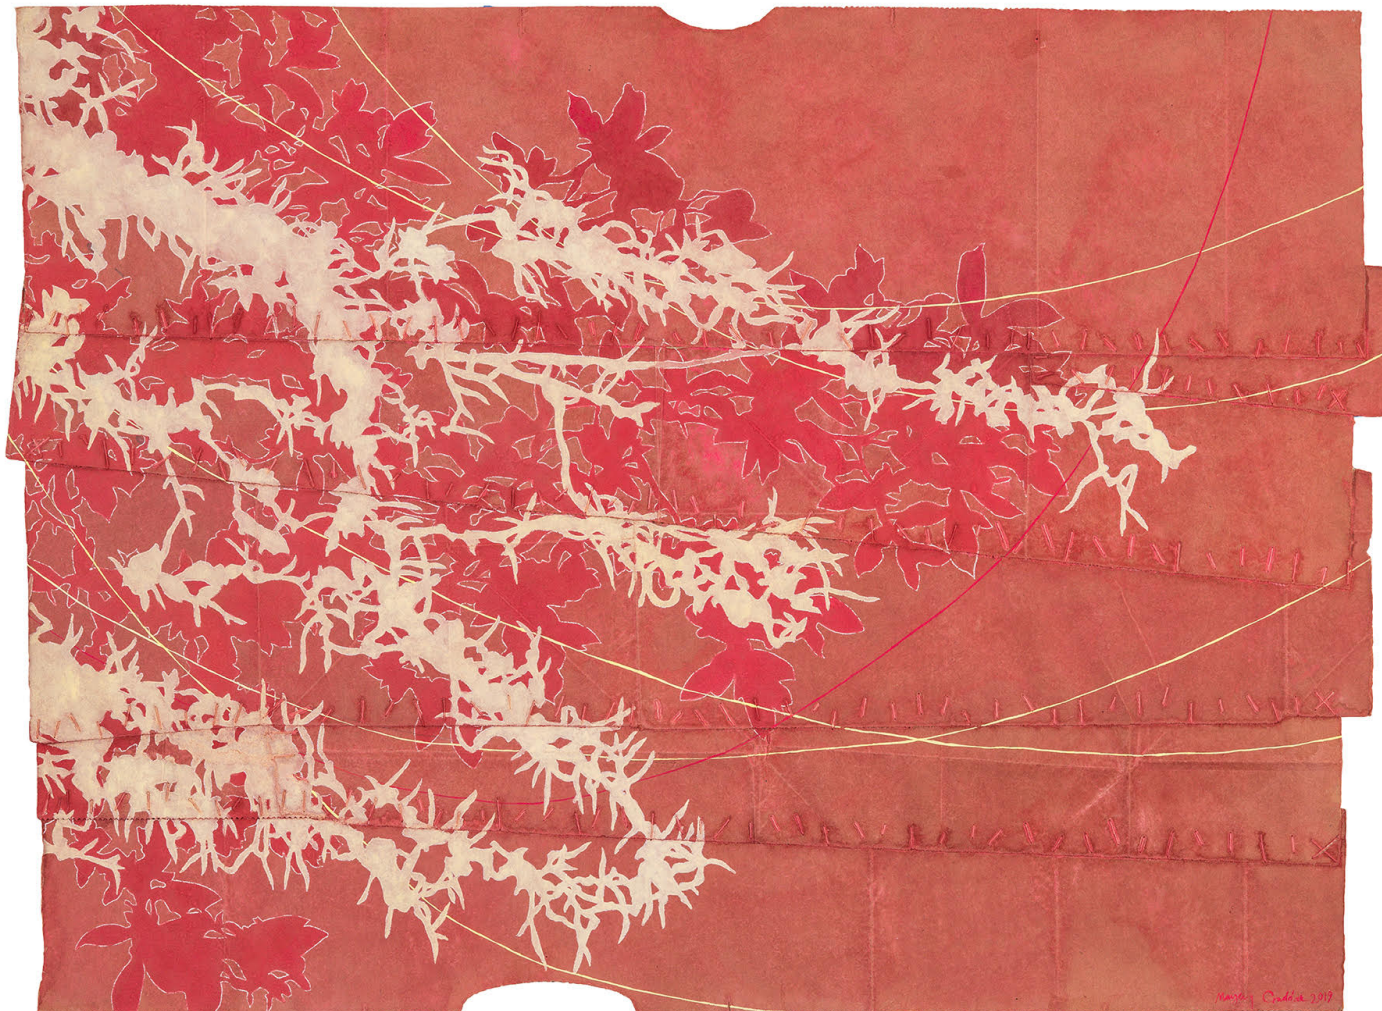

SEARS·PEYTON GALLERY
NEW YORK·LOS ANGELES

Maysey Craddock, *spin into dawn*, 2019
gouache and thread on found paper, 18 x 24 3/4 inches | 22 x 28 1/8 inches framed
CRADD067