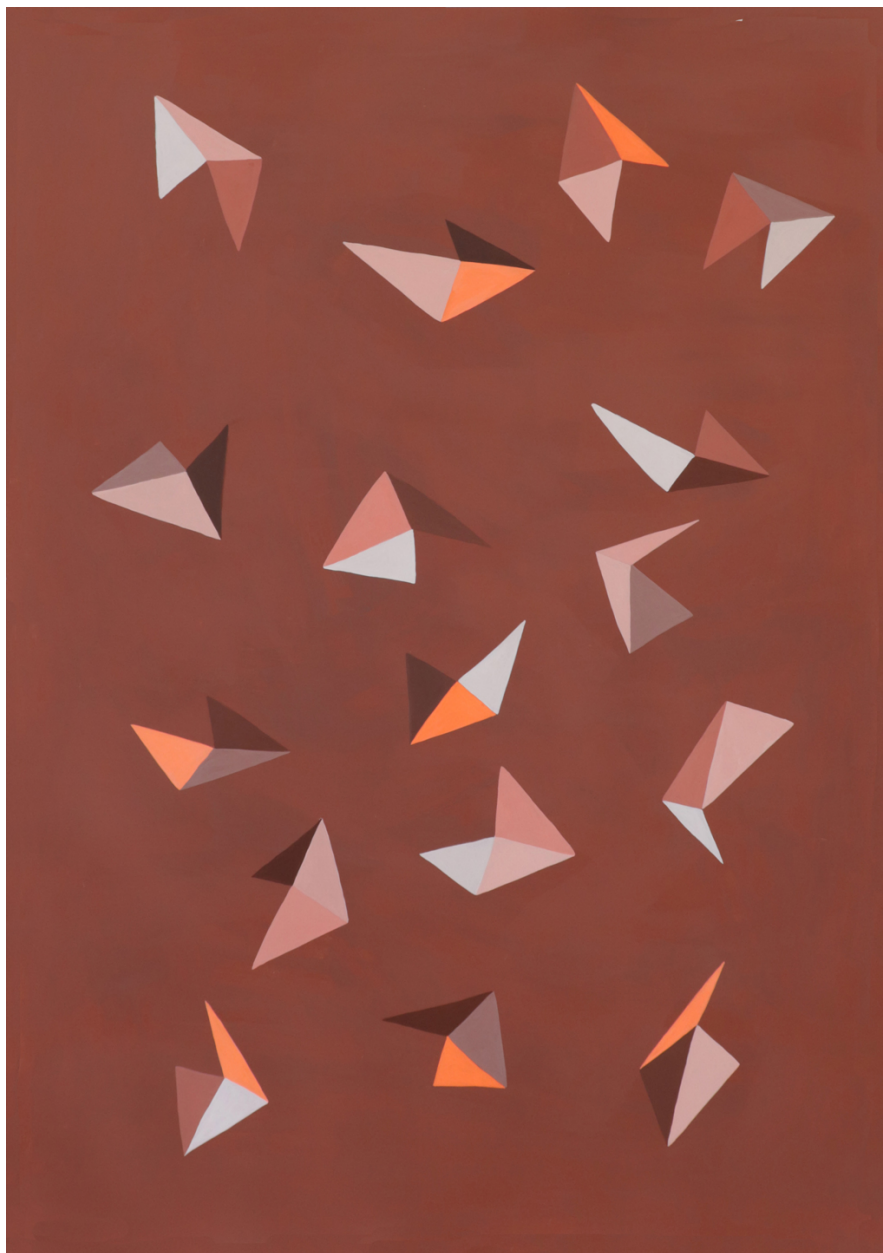

SEARS·PEYTON GALLERY
NEW YORK·LOS ANGELES

Jen Wink Hays, *Evening*, 2019
gouache on paper, 60 x 42 in.
JWH086