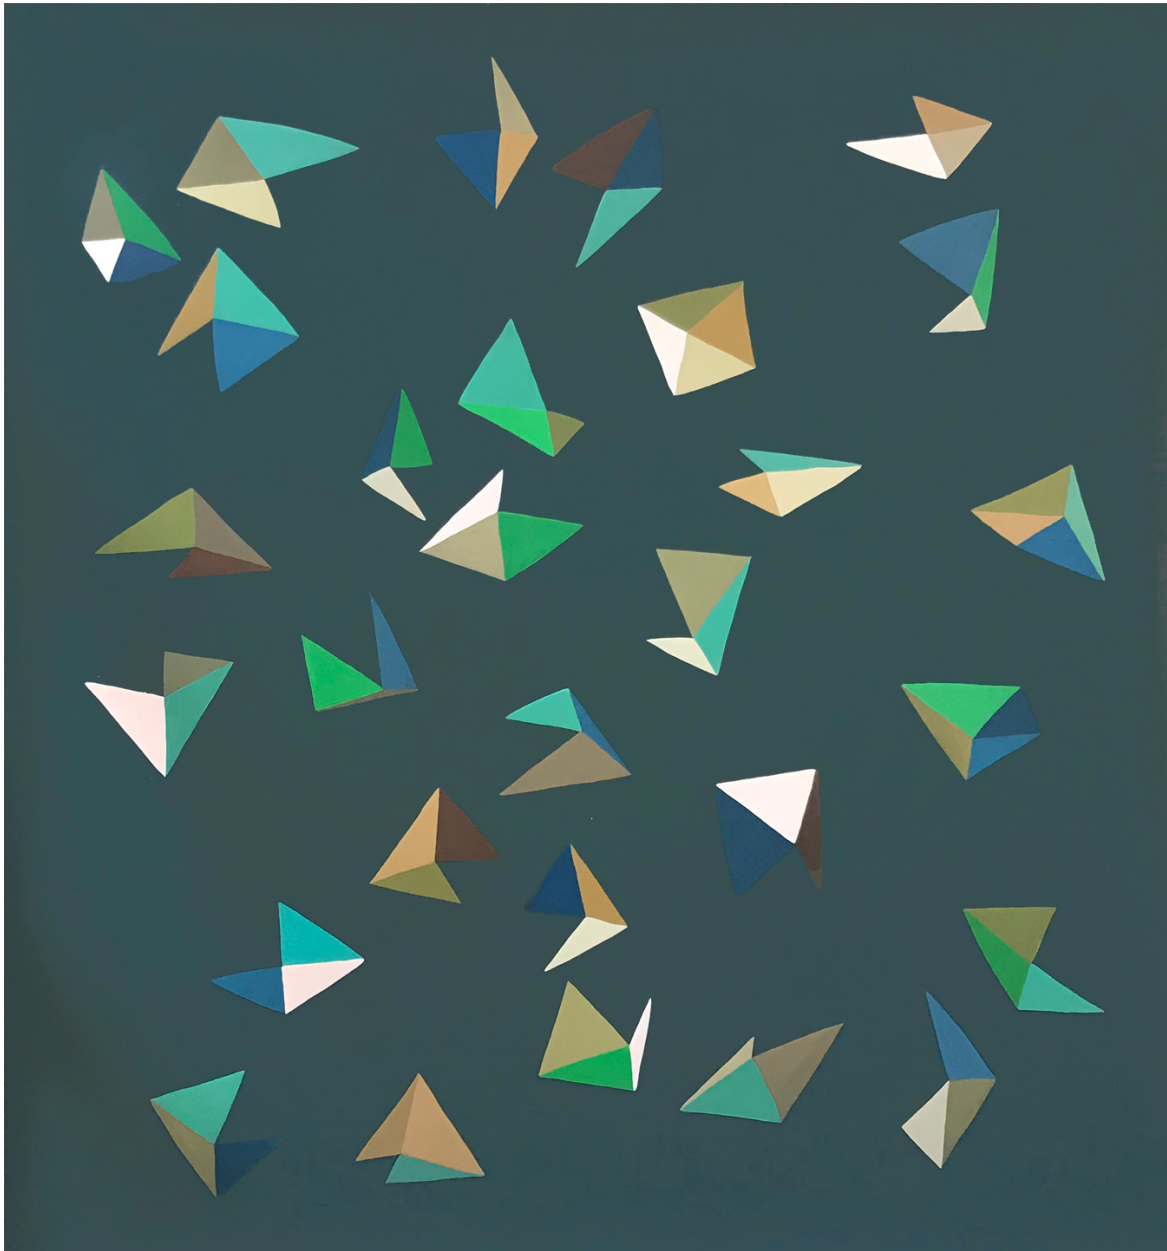

SEARS·PEYTON GALLERY
NEW YORK·LOS ANGELES

Jen Wink Hays, *Maelstrom*, 2019
gouache on paper, 55 1/2 x 59 1/2 inches
JWH087