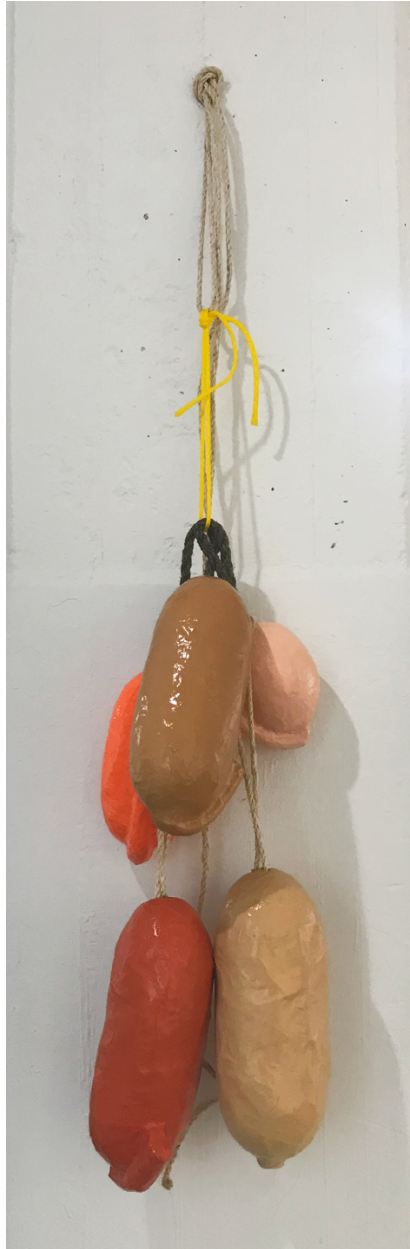

SEARS·PEYTON GALLERY
NEW YORK·LOS ANGELES

Jen Wink Hays, *Sleeping Buoy Cluster*, 2019
acrylic on paper mache, 58 x 10 x 11 in.
JWH095