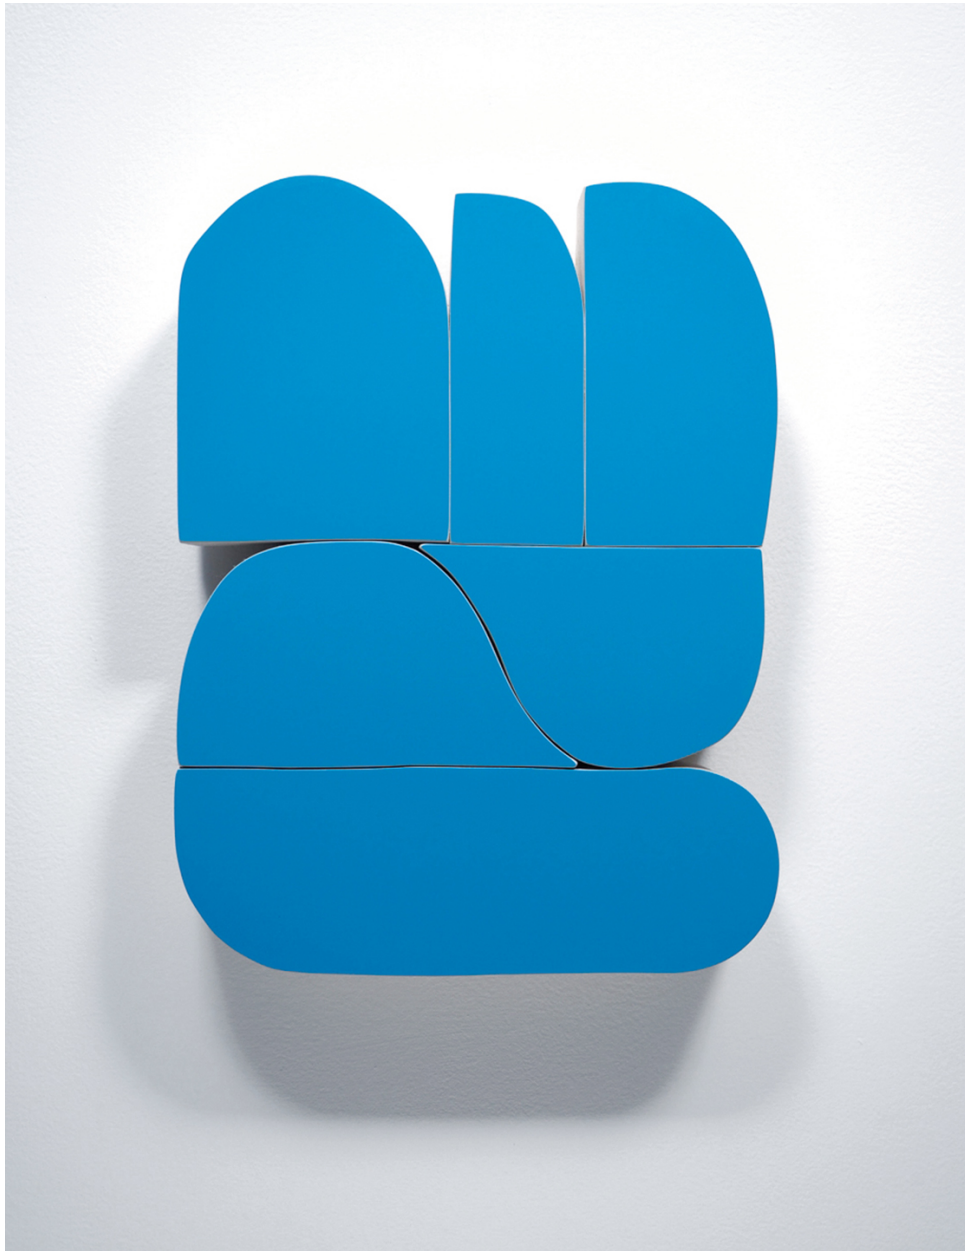

SEARS·PEYTON GALLERY  
NEW YORK·LOS ANGELES

Andrew Zimmerman, *Sky Blue*, 2019  
Automotive paint on wood, 14 1/2 x 10 3/4 inches  
ZIM734