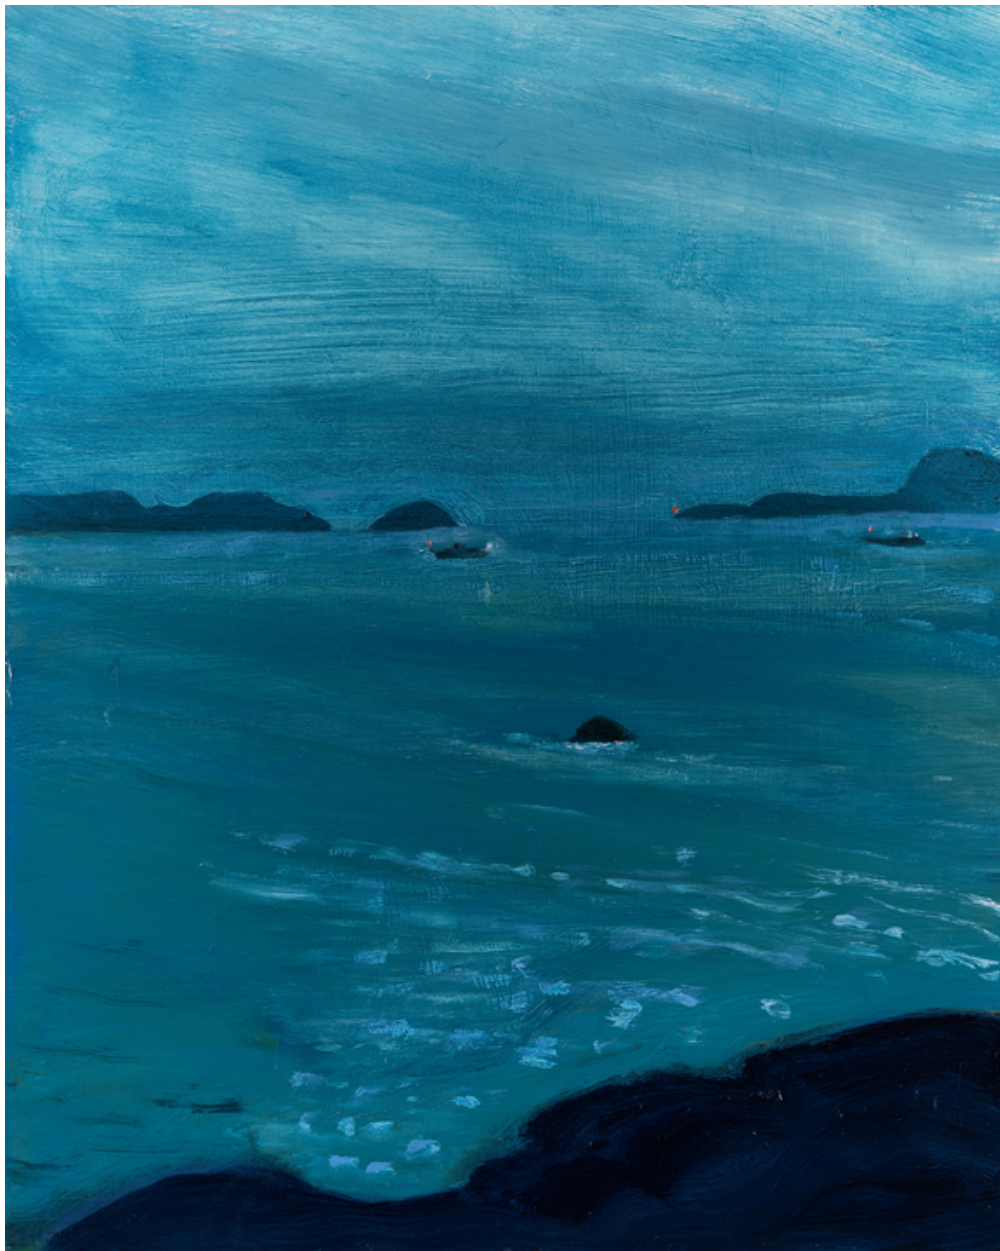

SEARS·PEYTON GALLERY
NEW YORK·LOS ANGELES

Kathryn Lynch, *Blue Night*, 2019
oil on board, 21 x 16 inches
lyn824