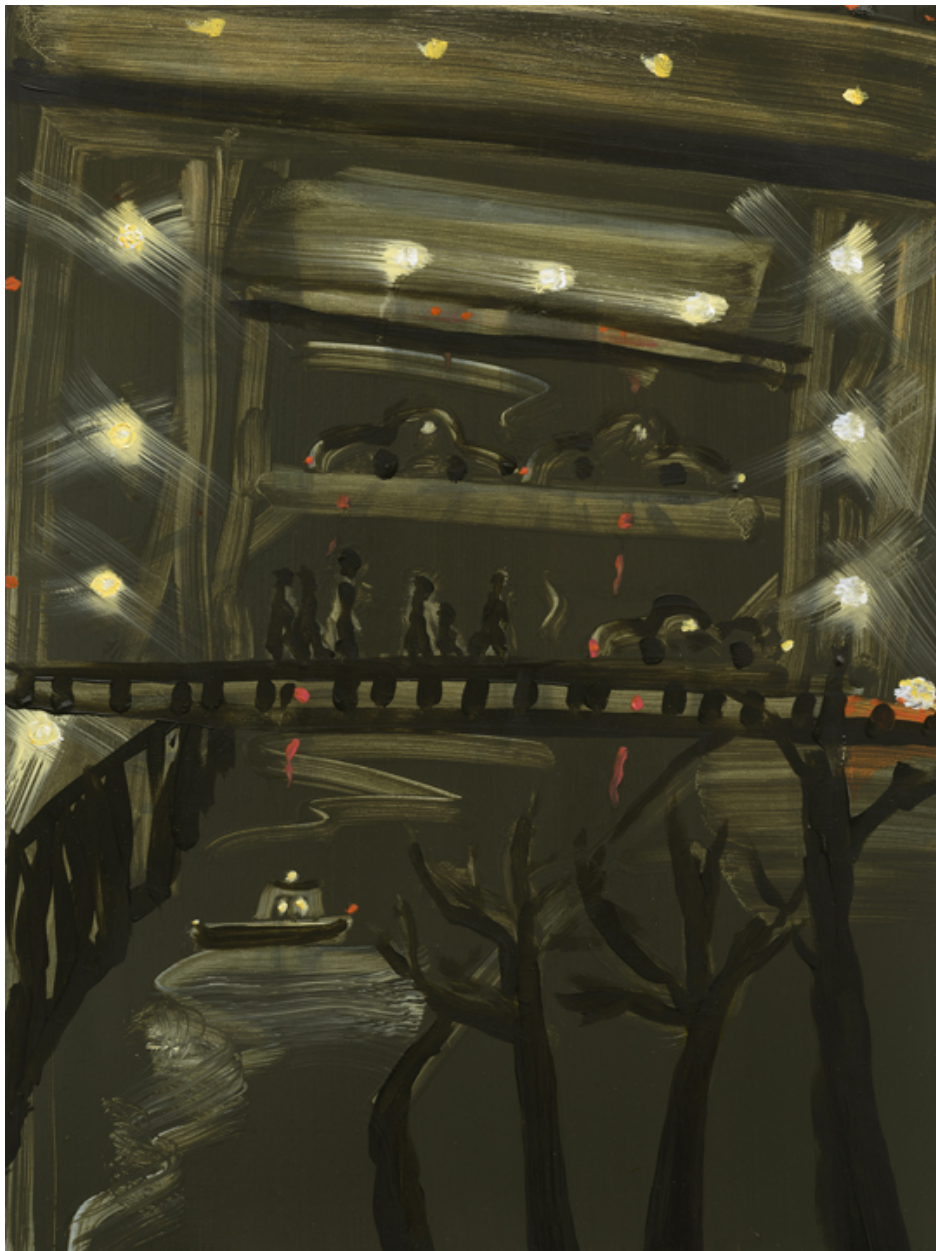

SEARS·PEYTON GALLERY
NEW YORK·LOS ANGELES

Kathryn Lynch, *Bridge Walkers*, 2018
oil on wood, 16 x 12 1/2 inches
lyn813