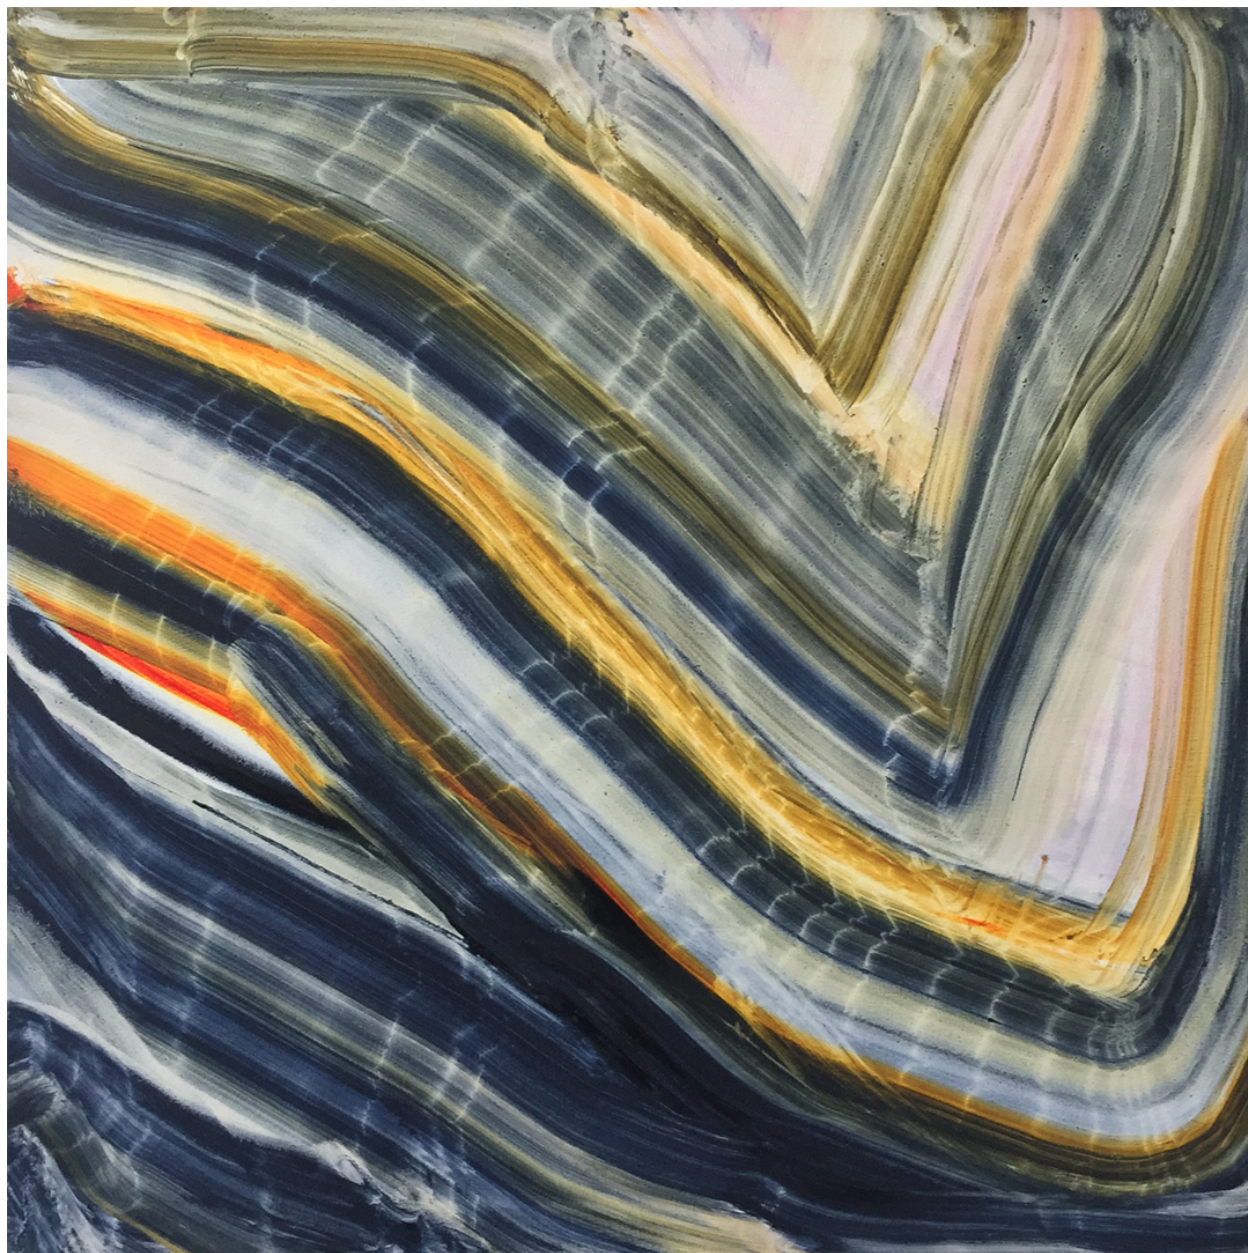

SEARS·PEYTON GALLERY
NEW YORK·LOS ANGELES

Fran O'Neill, *plunge*, 2020
oil on canvas, 30 x 30 inches
ONEI064