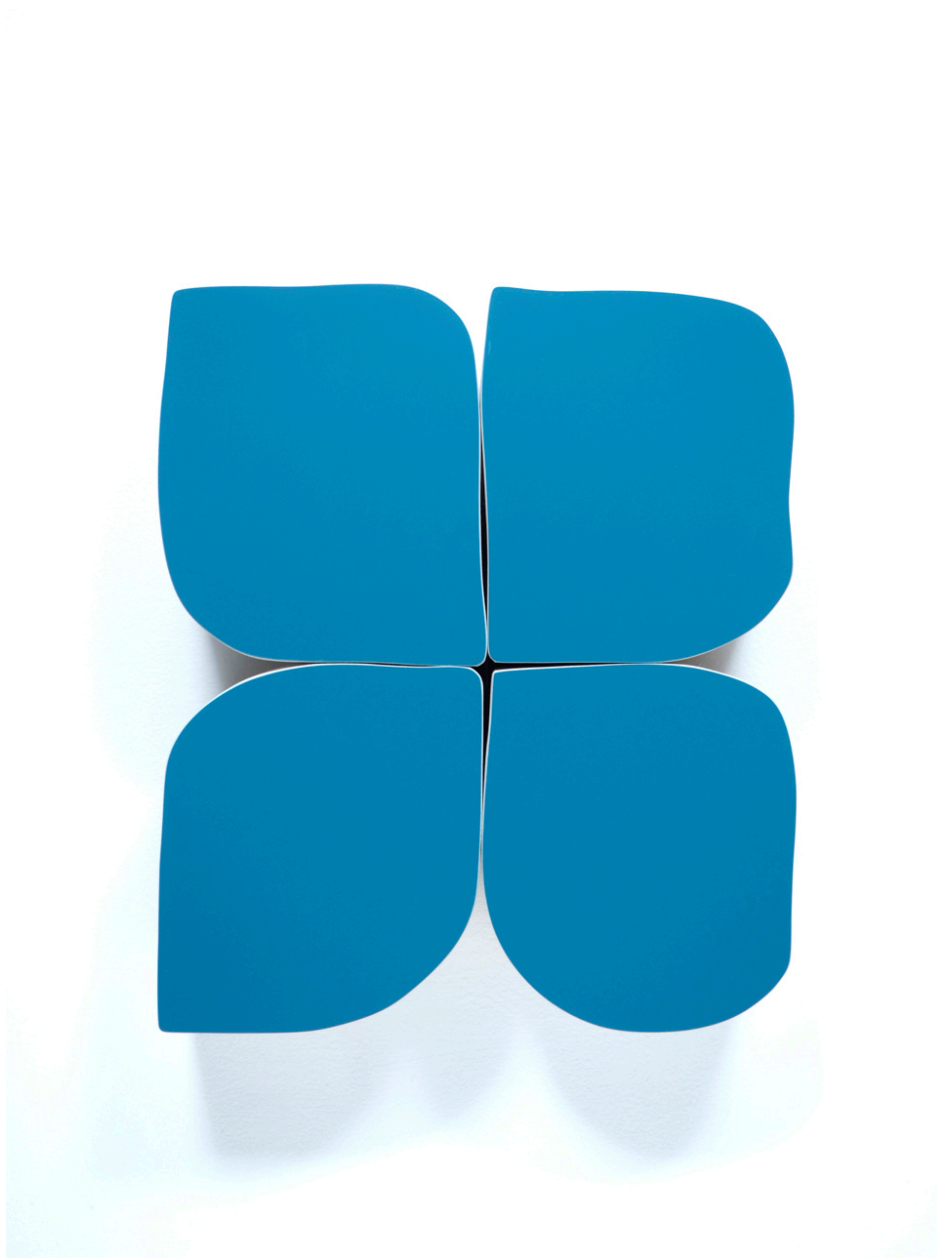

SEARS·PEYTON GALLERY  
NEW YORK·LOS ANGELES

Andrew Zimmerman, *Pantone #3155*, 2020  
Automotive paint on wood, 14 1/2 x 11 x 2 inches  
ZIM793