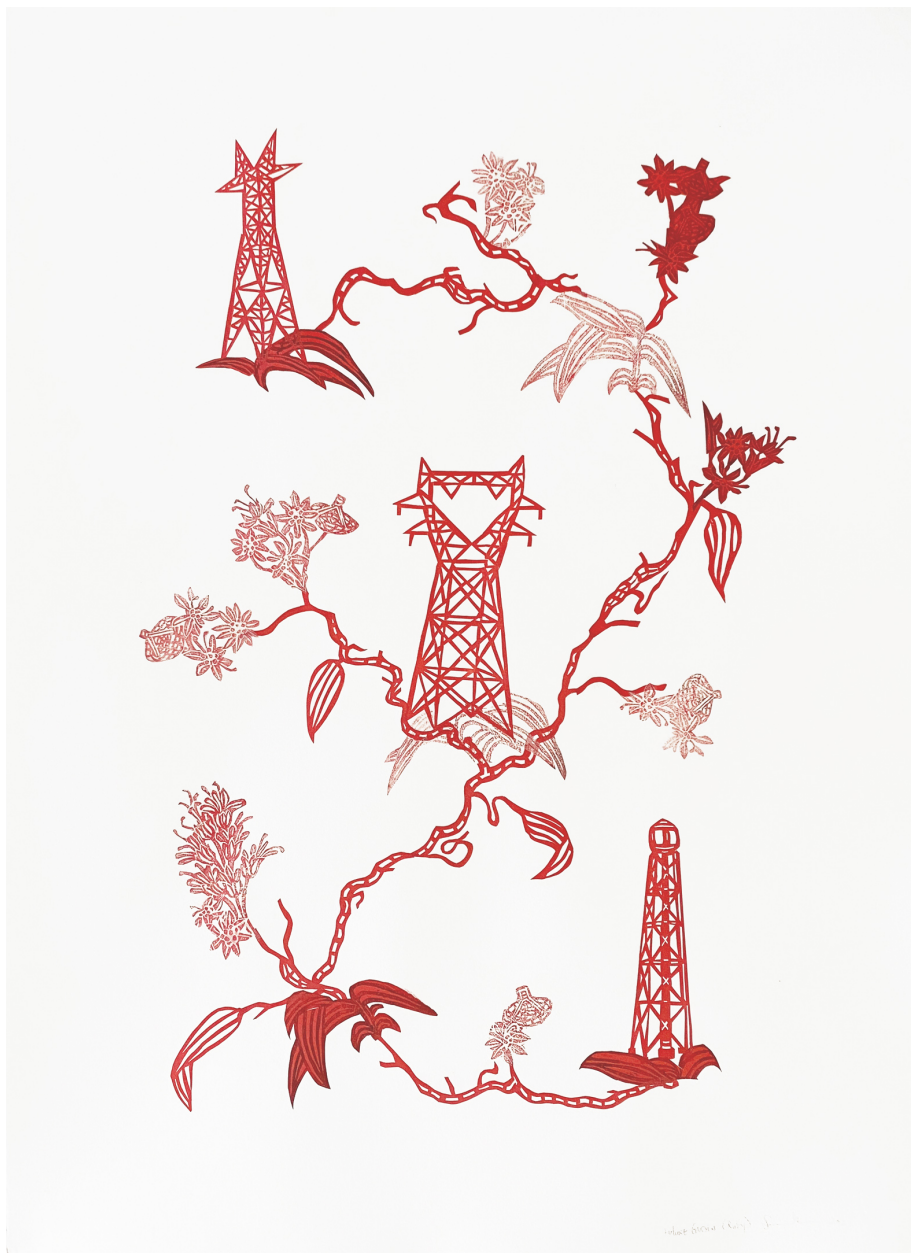

SEARS·PEYTON GALLERY  
NEW YORK·LOS ANGELES

Susan Graham, *Future Garden (Ruby)*, 2021  
chine colle paper cut out and ukiyo-e woodblock print on  
cotton paper, 30 x 22 inches  
GRA047