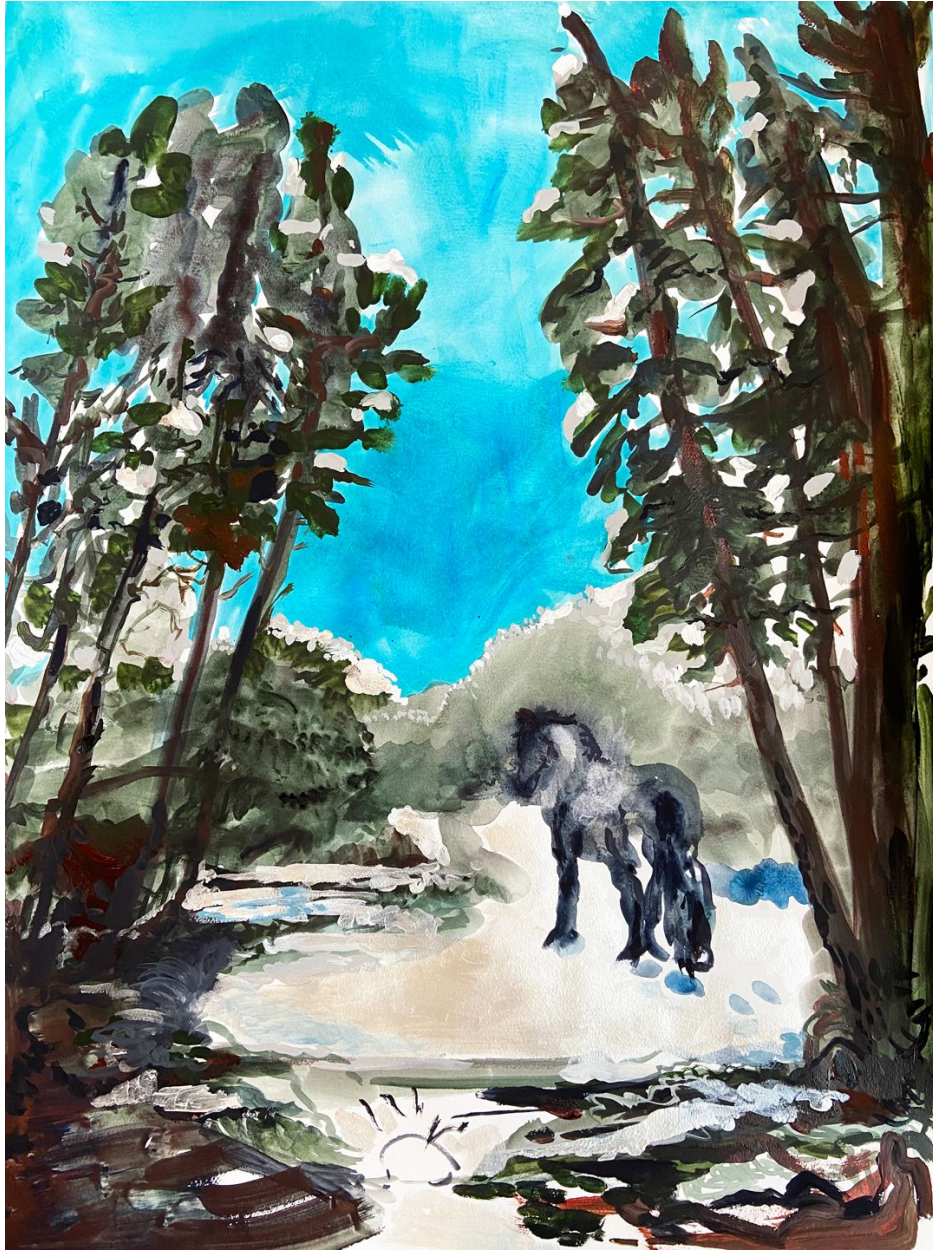

SEARS·PEYTON GALLERY  
NEW YORK·LOS ANGELES

Suzy Spence, *Fading Landscape (December)*, 2021  
flashe and acrylic on paper, 30 x 22 inches  
SPENC328