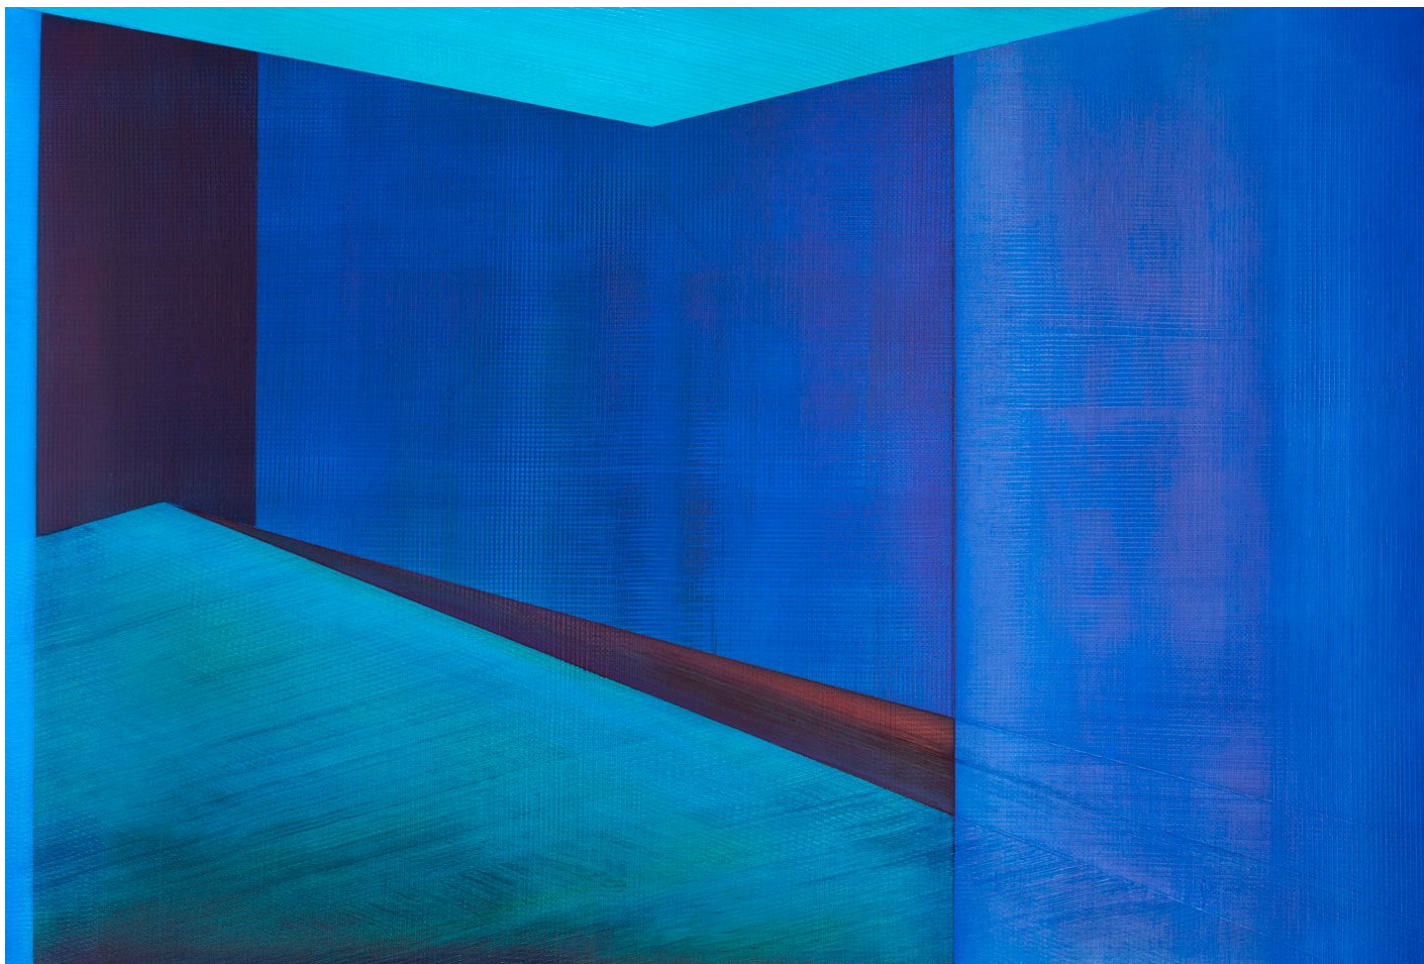

SEARS·PEYTON GALLERY  
NEW YORK·LOS ANGELES

Karin Schaefer, *Enter Stage Left*, 2022  
oil on panel, 24 x 36 inches  
SCHAE123