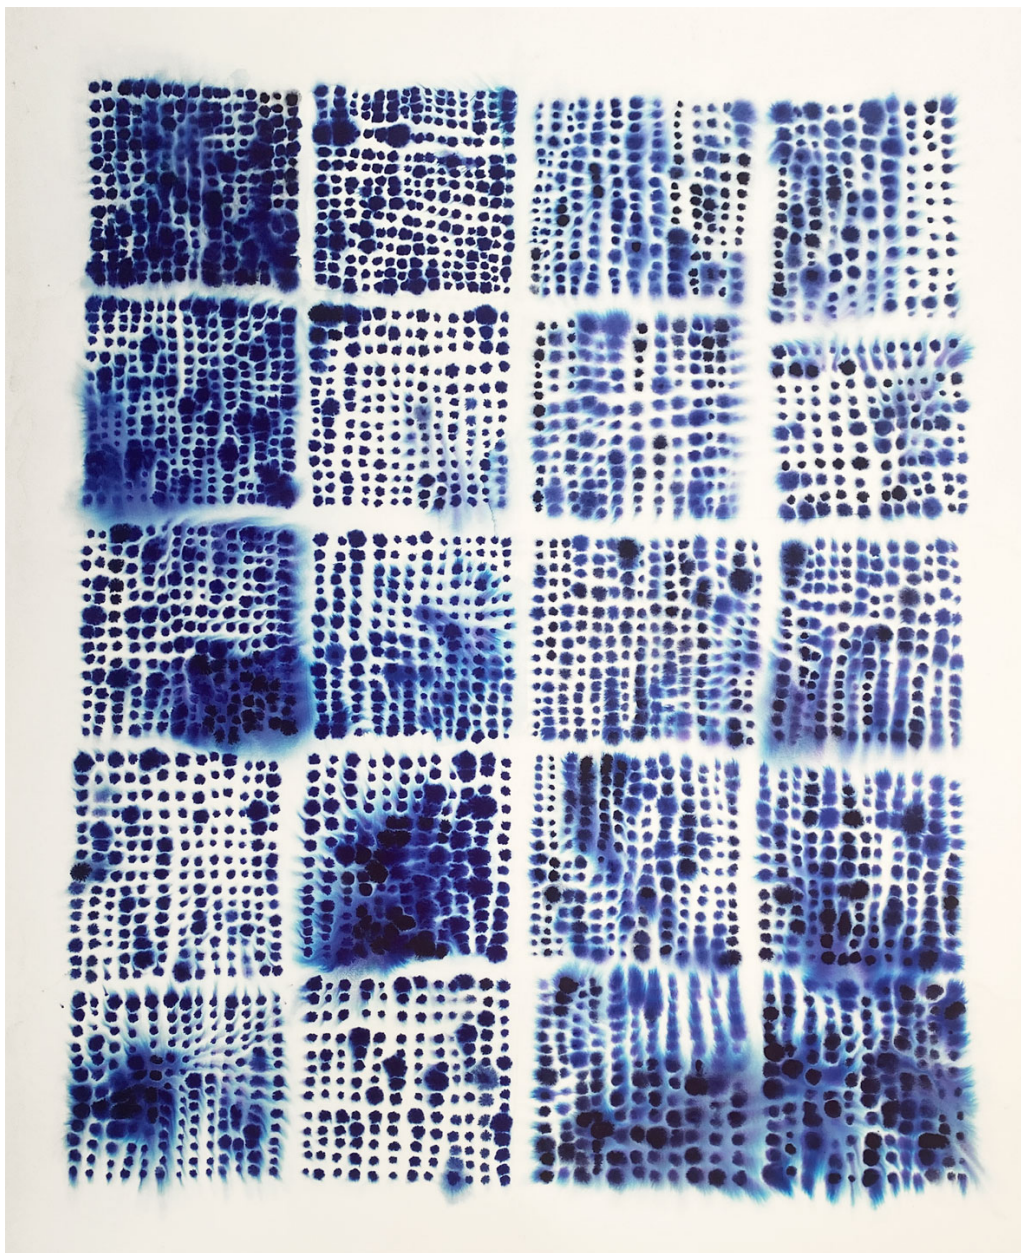

SEARS·PEYTON GALLERY  
NEW YORK·LOS ANGELES

Lourdes Sanchez, *Grid Dot 20 Squares*, 2020  
ink, watercolor and pencil on paper, 53 x 41 1/2 inches  
SANCH866